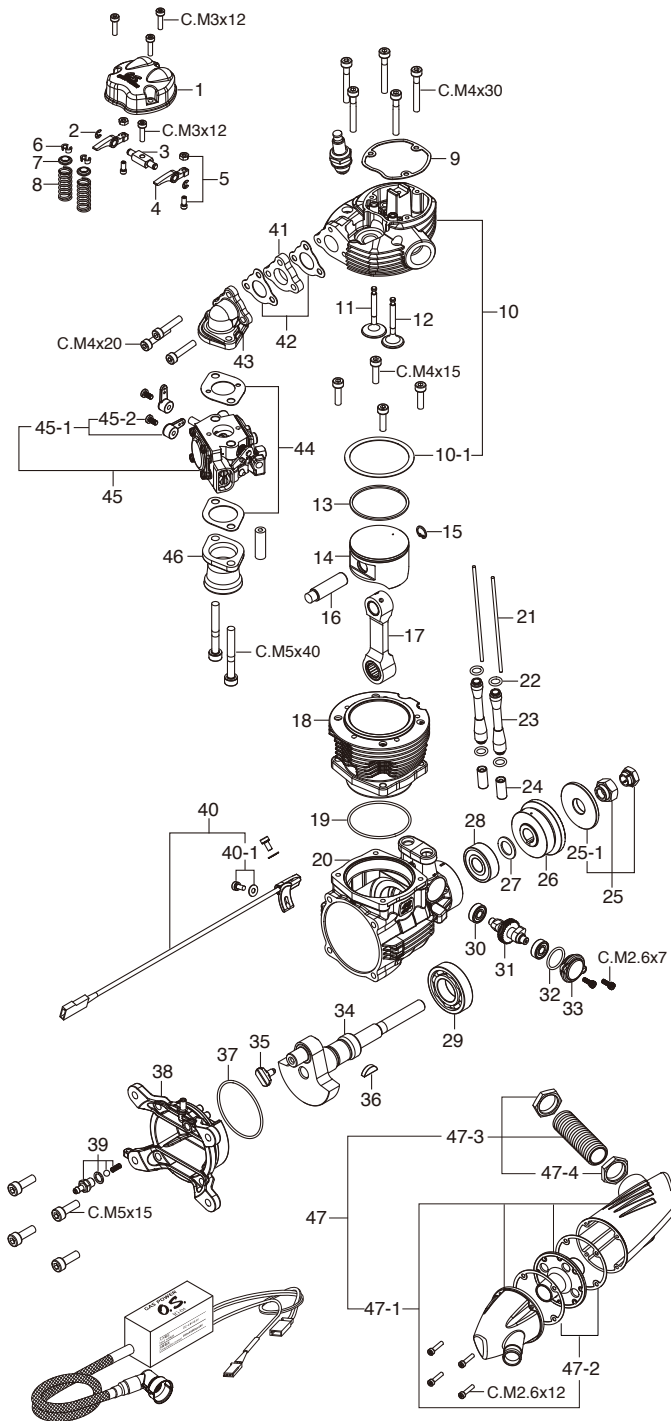

■ **GF40 ENGINE EXPLODED VIEW** * Type of screw
C...Cap Screw

CAP SCREW SETS (10pcs./sets)

Code No.	Size	Pcs. used in an engine
79871020	M2.6x7	Cam Cover Retaining Screw (2pcs.)
79871040	M2.6x12	Silencer Assembly Screw (4pcs.)
79871140	M3x12	Rocker Cover & Rocker Support Retaining Screw (4pcs.)
79871415	M4x15	Cylinder Retaining Screw (4pcs.)
79871420	M4x20	Intake Manifold Retaining Screw (3pcs.)
79871430	M4x30	Cylinder Head Retaining Screw (5pcs.)
79871515	M5x15	Cover Plate Retaining Screw (4pcs.)
79871540	M5x40	Carburetor Retaining Screw (2pc.)