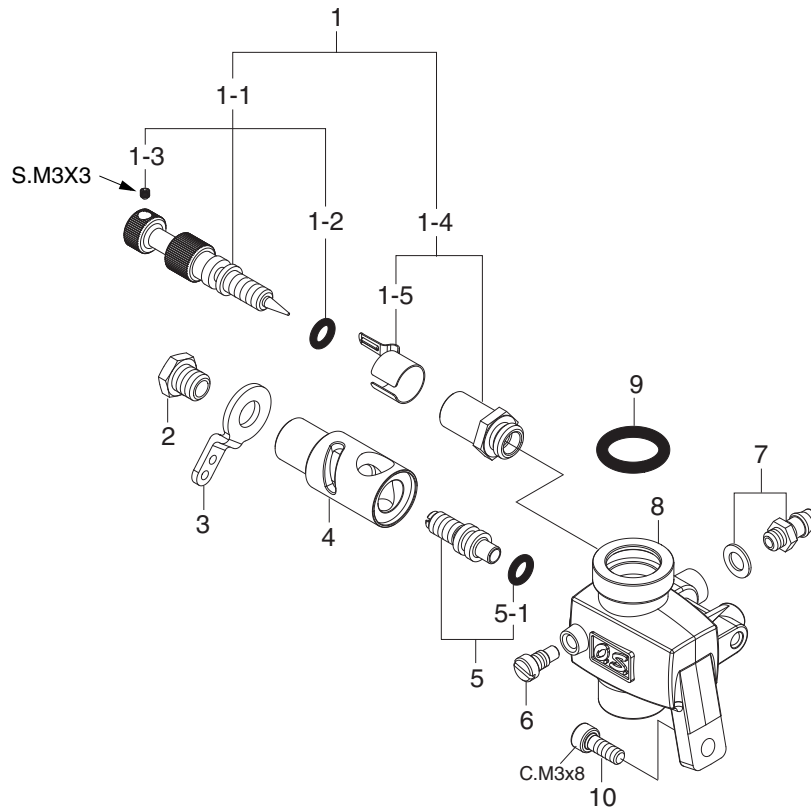

* Type of screw
C...Cap Screw M...Oval Fillister-Head Screw
F...Flat Head Screw N...Round Head Screw S...Set Screw

O.S. GENUINE PARTS & ACCESSORIES

No.	Code No.	Description
1	27681900	Needle-valve Assembly
1-1	27681970	Needle Assembly
1-2	24981837	"O" Ring (2pcs.)
1-3	26381501	Set Screw
1-4	27381940	Needle-valve Holder Assembly
1-5	26711305	Ratchet Spring
2	22781420	Throttle Lever Retaining Screw
3	22781411	Throttle Lever
4	46581200	Carburetor Rotor
5	26781309	Mixture Control Valve Assembly
5-1	24881824	"O" Ring (2pcs.)
6	45581820	Rotor Guide Screw
7	22681953	Fuel Inlet (Nipple No.1)
8	46581100	Carburetor Body
9	45515000	Carburetor Rubber Gasket
10	79871110	Carburetor Retaining Screw (10pcs.)

Code No.	Description
46569000	IL-300 Collector Exhaust Pipe
72200130	Booster Terminal Kit
46110200	5/16"-M5 (L) Propeller Locknut Set For 4C
71531000	Non-Bubble Weight
71531010	Non-Bubble Weight S
72403050	Super Filter (L)
71521000	Long Socket Wrench With Plug Grip
55500004	M5 Lock Washer (10sets.)
79870050	M5 Blind Nut (10pcs./set)
79871010	M2.6x7 Cap Screw Set (10pcs.)
79871110	M3x8 Cap Screw Set (10pcs.)
79871120	M3x10 Cap Screw Set (10pcs.)
79871145	M3x14 Cap Screw Set (10pcs.)
79871070	M3.5x20 Cap Screw Set (10pcs.)