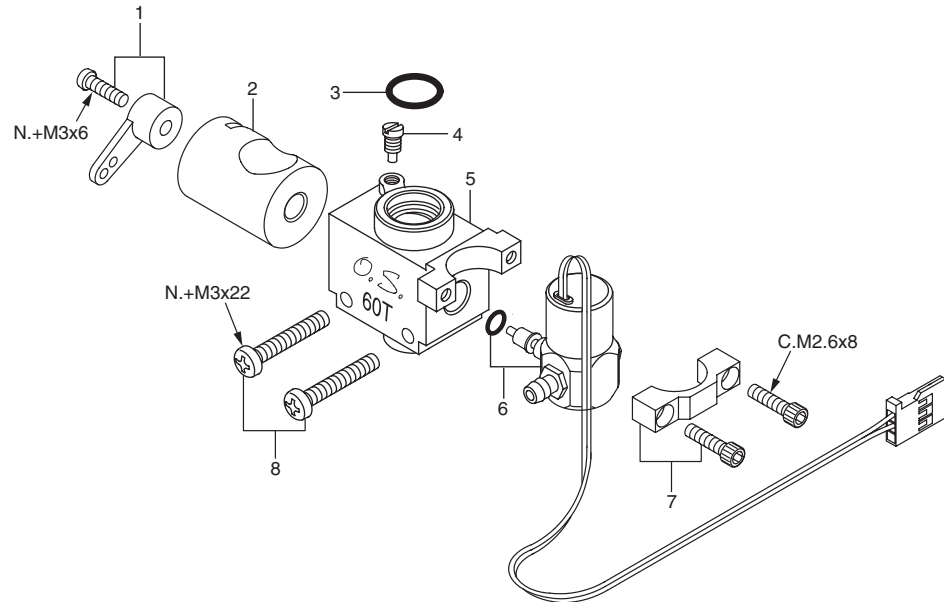

\* Type of screw  
 C...Cap Screw M...Oval Fillister-Head Screw  
 F...Flat Head Screw N...Round Head Screw S...Set Screw

No.	Code No.	Description
1	45913000	Screw Set
2	45904210	Rocker Cover
3	45961400	Rocker Support Assembly
3-1	45961410	Rocker Support
3-2	45761600	Rocker Arm Retainer (2pc./1pair)
4	45361000	Rocker Arm Assembly (1pair)
4-1	45361100	Rocker Arm (1pc.)
4-2	45061202	Tappet Adjusting Screw
5	45960001	Intake Valve Assembly (1pair)
5-1	45960100	Intake Valve (1pc.)
5-2	45960210	Valve Spring (1pc.)
5-3	45960310	Valve Spring Retainer (1pc.)
5-4	45960400	Split Cotter (2pc./1pair)
6	45960011	Exhaust Valve Assembly (1pair)
6-1	45960110	Exhaust Valve (1pc.)
6-2	45960210	Valve Spring (1pc.)
6-3	45960310	Valve Spring Retainer (1pc.)
6-4	45960400	Split Cotter (2pc./1pair)
7	45904020	Cylinder Head (w/Gasket)
8	45904120	Cylinder Head (w/valve Assembly)
9	29401200	Temperature Sensor Set
10	45914020	Gasket Set
11	45968010	Intake Pipe Assembly
11-1	45968220	Intake Pipe
11-2	45771000	Breather Nipple (No.5)
12	45985000	Injector Air Valve Set (60T)
13	45903400	Piston Ring
14	45903200	Piston
15	45906000	Piston Pin
16	45605000	Connecting Rod

\* Type of screw  
 C...Cap Screw M...Oval Fillister-Head Screw  
 F...Flat Head Screw N...Round Head Screw S...Set Screw

No.	Code No.	Description
1	27881400	Throttle Lever Assembly
2	45985200	Roter Valve
3	45915000	Gasket
4	27981600	Roter Guide Screw
5	45985100	Injector Air Valve Body
6	45985110	Injector Set
7	29483300	Injector Holder
8	45581700	Retaining Screw (2pcs.)