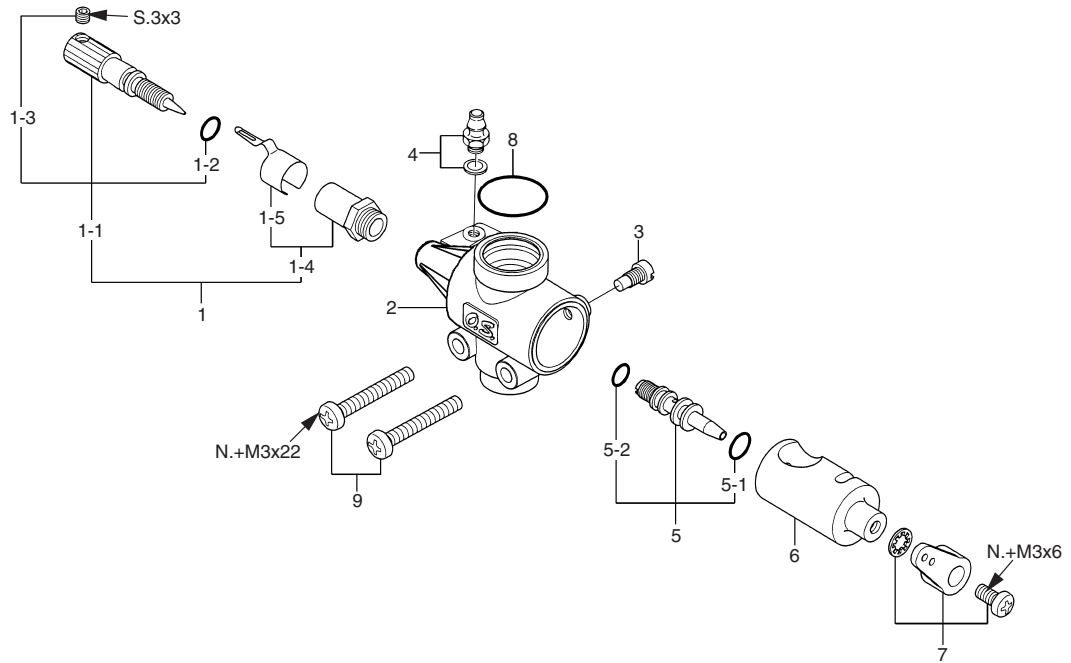

* Type of screw

C...Cap Screw M...Oval Filler-Head Screw

F...Flat Head Screw N...Round Head Screw S...Set Screw

No.	Code No.	Description
1	45913000	Screw Set
2	45904210	Rocker Cover
3	45961400	Rocker Support Assembly
3-1	45961410	Rocker Support
3-2	45761600	Rocker Arm Retainer (2pc./1pair)
4	45361000	Rocker Arm Assembly (1pair)
4-1	45361100	Rocker Arm (1pc.)
4-2	45061202	Tappet Adjusting Screw
5	45960000	Intake Valve Assembly (1pair)
5-1	45960100	Intake Valve (1pc.)
5-2	45960210	Valve Spring (1pc.)
5-3	45960310	Valve Spring Retainer (1pc.)
5-4	45960400	Split Cotter (2pc./1pair)
6	45960010	Exhaust Valve Assembly (1pair)
6-1	45960110	Exhaust Valve (1pc.)
6-2	45960210	Valve Spring (1pc.)
6-3	45960310	Valve Spring Retainer (1pc.)
6-4	45960400	Split Cotter (2pc./1pair)
7	45904110	Cylinder Head (w/Gasket)
8	45904011	Cylinder Head (w/valve Assembly)
9	45968200	Intake Pipe Assembly
9-1	45968210	Intake Pipe
9-2	45771000	Breather Nipple (No.5)
10	45984000	Carburetor Complete (Type 60P)
11	45903400	Piston Ring
12	45903200	Piston
13	45906000	Piston Pin
14	45605000	Connecting Rod
15	46103100	Cylinder Liner
16	45907020	Cover Plate

* Type of screw

C...Cap Screw M...Oval Fillister-Head Screw
F...Flat Head Screw N...Round Head Screw S...Set Screw

O.S. GENUINE PARTS & ACCESSORIES

No.	Code No.	Description
1	45984900	Needle Valve Assembly
1-1	24081970	Needle Assembly
1-2	24981837	"O" Ring (2pcs.)
1-3	26381501	Set Screw
1-4	27381940	Needle Valve Holder Assembly
1-5	26711305	Ratchet Spring
2	45984100	Carburetor Body
3	45581820	Rotor Guide Screw
4	22681953	Fuel Inlet (No.1)
5	45582300	Mixture Control Valve Assembly
5-1	46066319	"O" Ring (L) (2pcs.)
5-2	24881824	"O" Ring (S) (2pcs.)
6	45983200	Carburetor Rotor
7	27881400	Throttle Lever Assembly
8	46115000	Carburetor Rubber Gasket
9	45581700	Carburetor Retaining Screw (2pcs.)