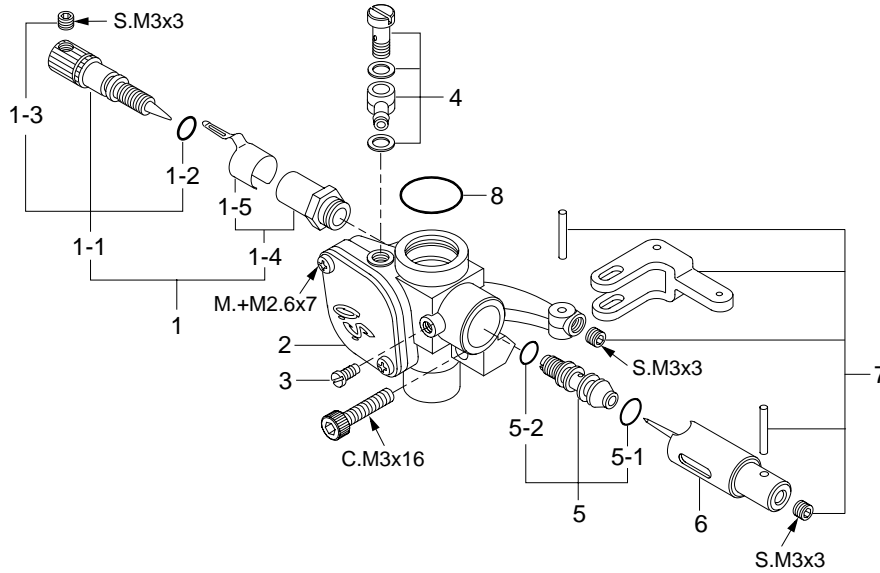

No.	Code No.	Description
18	44782000	Pump Unit (FS-70U)
18-1	44782160	Nipple No.16
18-2	45771000	Nipple No.5
18-3	22681957	Nipple No.7
19	44702000	Crankshaft
20	27708200	Woodruff Key
21	44230000	Crankshaft Ball Bearing (R)
22	44714200	Pump Holder Gasket
23	44701000	Crankcase
24	45231100	Camshaft Ball Bearing (1pc.)
25	44762000	Camshaft
26	44714400	Cam Cover Gasket
27	44701100	Cam Cover
28	44701109	Cam Cover Retaining Screw (2ppcs.)
29	44766000	Push Rod (2pcs.)
30	44766100	Push Rod Cover Assembly (2pcs.)
30-1	44766110	Push Rod Cover (1pc.)
30-2	24881824	Push Rod Cover "O" Ring (2pcs.)
31	45664000	Cam Follower (2pcs.)
32	44731000	Crankshaft Ball Bearing (F)
33	44708000	Drive Hub
34	45810100	Locknut Set
	71615009	Glow Plug Type F
	45925050	F-4020 (U) Silencer Assembly
	45925100	F-4020 Silencer Body
	45926100	Exhaust Header Pipe Assembly

* Type of screw

C...Cap Screw M...Oval Fillister-Head Screw

F...Flat Head Screw N...Round Head Screw S...Set Screw

No.	Code No.	Description
1	25581900	Needle Valve Assembly
1-1	22681980	Needle Assembly
1-2	24981837	"O" Ring (2pcs.)
1-3	26381501	Set Screw
1-4	27381940	Needle Valve Holder Assembly
1-5	26711305	Ratchet Spring
2	44781100	Carburetor Body
3	21285220	Rotor Guide Screw
4	45571000	Universal Nipple S3.5
5	44781650	Mixture Control Valve Assembly
5-1	46066319	"O" Ring (L) (2pcs.)
5-2	24881824	"O" Ring (S) (2pcs.)
6	44781200	Slide Valve
7	44781400	Throttle Lever Assembly
8	45515000	Carburetor Rubber Gasket