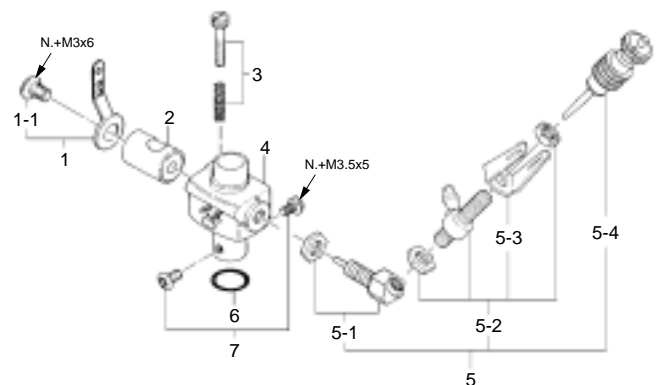

## ROTARY ENGINE 49-PI

(31600)

### FOR 49PI-RN

(41618020)

\*Type of screw

C...Cap Screw M...Oval Fillister-Head Screw

F...Flat Head Screw N...Round Head Screw S...Set Screw

No.	Code No.	Description
1	23024008	Spinner Nut
2	41612000	Drive Hub
2-1	41826005	Woodruff Key
3	41625000	Shaft Spacer
4	41822000	Housing Assembly Screw Set
5	41601000	Front Housing
6	41614000	Crankshaft Ball Bearing (F)
7	41614100	Front Bearing Retainer
8	41604000	Eccentric Shaft
9	41602010	Rotor Housing Assembly
9-1	41820001	Rotor Gear Retaining Screw
9-2	41807004	Seal Spring (6pcs.)
10	41827002	Thrust Washer (2pcs.)
11	41815009	Rear Bearing
12	41618020	Carburetor Complete (Type 49PI-RN)
13	41635010	Silencer 49-PI Assembly
13-1	23081706	Silence Retaining Screw
14	71614001	Glow Plug Type RE
15	41830000	Housing Assembly Tubular Dowels (2pcs.)
16	41603000	Rear Housing
17	22681953	Nipple No.1
18	41609000	Fixed Gear
19	41621000	Fixed Gear Retaining Screw (4pcs.)
20	41611000	Rear Counter Weight
21	45067319	Rear Counter Weight Retaining Screw
22	41616000	Rear Cover
23	41624000	Rear Cover Retaining Screw (6pcs.)
24	41633000	Engine Mount
24-1	41634000	Engine Retaining Screw (3pcs.)

No.	Code No.	Description
1	41618400	Throttle Lever
1-1	22081313	Throttle Lever Retaining Screw
2	22081200	Carburetor Rotor
3	22081811	Throttle Stop Screw
4	41618110	Carburetor Body
5	41618900	Needle Valve Assembly
5-1	41618910	Nozzle Assembly
5-2	41618920	Needle Valve Holder Assembly
5-3	23011308	Ratchet Spring
5-4	22281977	Needle
6	41818056	Carburetor Rubber Gasket
7	23081706	Carburetor Retaining Screw

#### O.S. GENUINE PARTS & ACCESSORIES

Code No.	Description
23024009	1/4"-28(L) Spinner Nut
73101000	Long Propeller Nut Set
73101020	1/4"-M5 Propeller Nut Set For Truturn Spinner
71531000	Non-Bubble Weight
72403050	Super Filter (L)
79871010	M2.6x5 Cap Screw Set (10pcs.)
71521000	Long Socket Wrench With Plug Grip