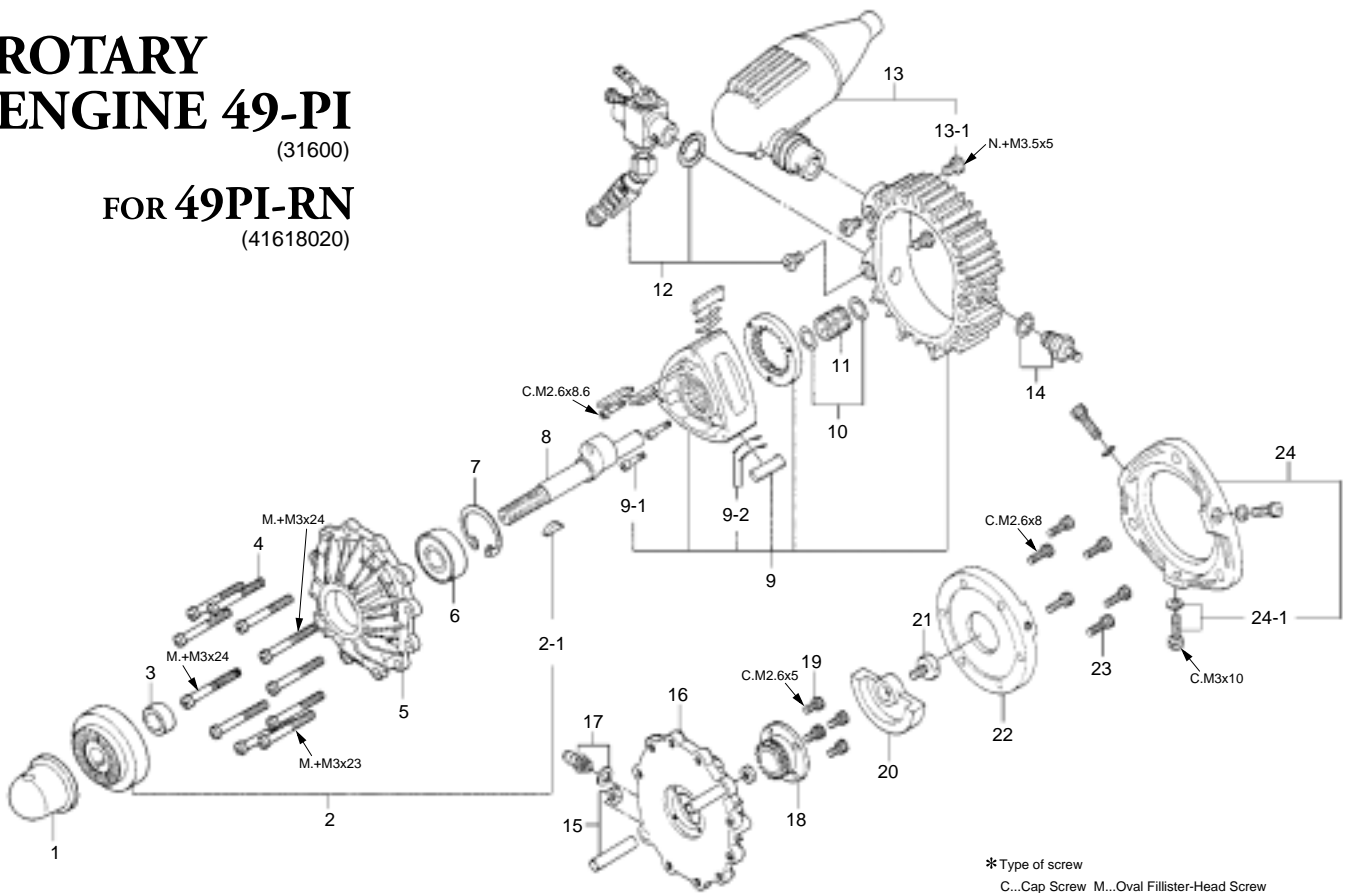

## ROTARY ENGINE 49-PI

(31600)

### FOR 49PI-RN

(41618020)

\*Type of screw

C...Cap Screw M...Oval Fillister-Head Screw

F...Flat Head Screw N...Round Head Screw S...Set Screw

No.	Code No.	Description
1	23024008	Spinner Nut
2	41612000	Drive Hub
2-1	41826005	Woodruff Key
3	41625000	Shaft Spacer
4	41822000	Housing Assembly Screw Set
5	41601000	Front Housing
6	41614000	Crankshaft Ball Bearing (F)
7	41614100	Front Bearing Retainer
8	41604000	Eccentric Shaft
9	41602010	Rotor Housing Assembly
9-1	41820001	Rotor Gear Retaining Screw
9-2	41807004	Seal Spring (6pcs.)
10	41827002	Thrust Washer (2pcs.)
11	41815009	Rear Bearing
12	41618020	Carburetor Complete (Type 49PI-RN)
13	41635010	Silencer 49-PI Assembly
13-1	23081706	Silence Retaining Screw
14	71614001	Glow Plug Type RE
15	41830000	Housing Assembly Tubular Dowels (2pcs.)
16	41603000	Rear Housing
17	22681953	Nipple No.1
18	41609000	Fixed Gear
19	41621000	Fixed Gear Retaining Screw (4pcs.)
20	41611000	Rear Counter Weight
21	45067319	Rear Counter Weight Retaining Screw
22	41616000	Rear Cover
23	41624000	Rear Cover Retaining Screw (6pcs.)
24	41633000	Engine Mount
24-1	41634000	Engine Retaining Screw (3pcs.)

No.	Code No.	Description
1	41618400	Throttle Lever
1-1	22081313	Throttle Lever Retaining Screw
2	22081200	Carburetor Rotor
3	22081811	Throttle Stop Screw
4	41618110	Carburetor Body
5	41618900	Needle Valve Assembly
5-1	41618910	Nozzle Assembly
5-2	41618920	Needle Valve Holder Assembly
5-3	23011308	Ratchet Spring
5-4	22281977	Needle
6	41818056	Carburetor Rubber Gasket
7	23081706	Carburetor Retaining Screw

#### O.S. GENUINE PARTS & ACCESSORIES

Code No.	Description
23024009	1/4"-28(L) Spinner Nut
73101000	Long Propeller Nut Set
73101020	1/4"-M5 Propeller Nut Set For Truturn Spinner
71531000	Non-Bubble Weight
72403050	Super Filter (L)
79871010	M2.6x5 Cap Screw Set (10pcs.)
71521000	Long Socket Wrench With Plug Grip