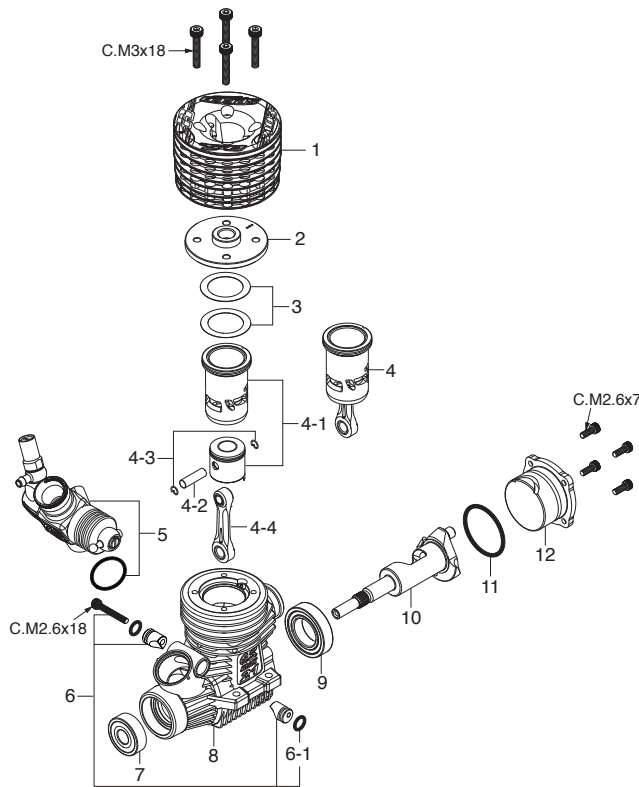

O.S. SPEED R2103

(1AY00)

TYPE 21M2(B)

(2A081001)

* Type of screw

C...Cap Screw B...Binding Screw M...Oval Fillister-Head Screw
F...Flat Head Screw T...Tapping Screw N...Round Head Screw S...Set Screw

CAP SCREW SETS (10pcs./set)

Code No.	Size	Pcs. used in an engine
79871020	M2.6x7	Cover Plate Retaining Screw (4pcs.)
79871055	M2.6x18	Carburetor Retainer Retaining Screw (1pc.)
79871180	M3x18	Cylinder Head Retaining Screw (4pcs.)

No.	Code No.	Description
*	1	2AY04000 Outer Head OSSPEED R2103
	2	2A004100 Inner Head OSSPEED R2101
	3	2A004160 Head Gasket Set (0.1mm / 0.15mm) OSSPEED R2101
*	4	2AY03010 Built-Up Parts Set OSSPEED R2103
*	4-1	2AY03000 Cylinder & Piston Assembly OSSPEED R2103
	4-2	22016000 Piston Pin 21XZ-R
	4-3	2AP17000 O.S. SPEED Piston Pin Retainer 2 (6pcs.)
	4-4	23755024 Connecting Rod w/piston pin retainers (3pcs.)
	5	2A081001 Carburetor Complete (Type 21M2(B))
	6	23981740 Carburetor Retainer Assembly 21E,21H,21J
	6-1	24881824 "O" Ring (2pcs.) (7B)
	7	23731000 Crankshaft Ball Bearing (Front) 21VZ,VG,30VG,28XZ
	8	2A001000 Crankcase OSSPEED R2101
	9	23730020 Crankshaft Ball Bearing (Rear) 21V-SPEC,28XZ,30VG
*	10	2AY02000 Crankshaft OSSPEED R2103
	11	23107100 Cover Gasket (S-22) 21XZ,30VG,35AX
	12	2A007000 Cover Plate OSSPEED R2101
		71642070 Glow Plug RP7
		22826140 Exhaust Seal Ring (2pcs.) 21VZ,30VG
		71801110 O.S. SPEED Flywheel Collet (2pcs.)
		22884254 O.S. SPEED Dust Cap Set For 12-30 Class 3mm (2pcs.)/16mm (2pcs.)/18mm (1pc)

* marked parts are available only for limited period (one year after finishing the production).

No.	Code No.	Description
1	22082600	Mixture Control Valve Assembly (21M) 21XZ-R
1-1	46066319	"O" Ring (L) (2pcs.) P-3
1-2	22781800	"O" Ring (S) (2pcs.) 10D,10F,1H-3H,20E
2	22082970	Needle Assembly (21M) 21XZ-R
2-1	46066319	"O" Ring (2pcs.) P-3
3	22082940	Needle Holder Assembly (21M) 21XZ-R
3-1	22082950	No.15 Universal Nipple Assembly
4	22848160	Throttle Stop Screw (21J)
4-1	27881820	"O" Ring (S) (2pcs.) (S-3)
5	71533085	Carburetor Reducer (8.5mm Red) ALUMINUM
5-1	22615000	"O" Ring (1pc.) 2A-3A,20C,20D
6	22082110	Carburetor Body 21M(B)
7	22082200	Slide Valve (21M) 21XZ-R
8	2A081610	Metering Needle Assembly R2101
8-1	27881820	"O" Ring (S) (2pcs.) (S-3)
9	23981520	Dust Cover (21,30VG) 21E,21F,21J
10	23781400	Ball Link No.3
10-1	26381501	Set Screw (1pc.)
11	29015019	Carburetor Rubber Gasket 20E,60F,60MC,70D