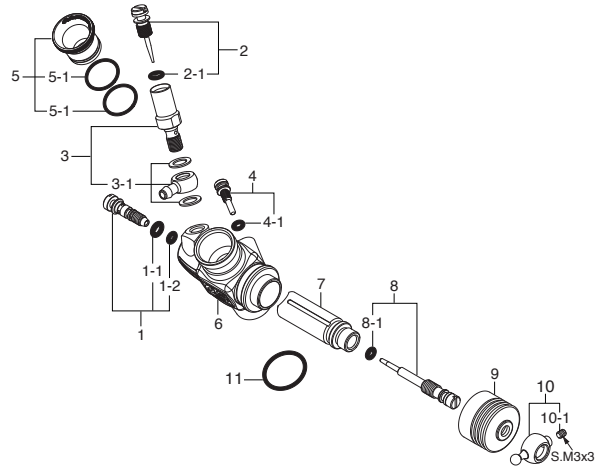

O.S. SPEED R2103

(1AY00)

TYPE 21M2(B)

(2A081001)

* Type of screw

C...Cap Screw B...Binding Screw M...Oval Fillister-Head Screw
F...Flat Head Screw T...Tapping Screw N...Round Head Screw S...Set Screw

CAP SCREW SETS (10pcs./set)

Code No.	Size	Pcs. used in an engine
79871020	M2.6x7	Cover Plate Retaining Screw (4pcs.)
79871055	M2.6x18	Carburetor Retainer Retaining Screw (1pc.)
79871180	M3x18	Cylinder Head Retaining Screw (4pcs.)

No.	Code No.	Description
*	1	2AY04000 Outer Head OSSPEED R2103
	2	2A004100 Inner Head OSSPEED R2101
	3	2A004160 Head Gasket Set (0.1mm / 0.15mm) OSSPEED R2101
*	4	2AY03010 Built-Up Parts Set OSSPEED R2103
*	4-1	2AY03000 Cylinder & Piston Assembly OSSPEED R2103
	4-2	22016000 Piston Pin 21XZ-R
	4-3	2AP17000 O.S. SPEED Piston Pin Retainer 2 (6pcs.)
	4-4	23755024 Connecting Rod w/piston pin retainers (3pcs.)
	5	2A081001 Carburetor Complete (Type 21M2(B))
	6	23981740 Carburetor Retainer Assembly 21E,21H,21J
	6-1	24881824 "O" Ring (2pcs.) (7B)
	7	23731000 Crankshaft Ball Bearing (Front) 21VZ,VG,30VG,28XZ
	8	2A001000 Crankcase OSSPEED R2101
	9	23730020 Crankshaft Ball Bearing (Rear) 21V-SPEC,28XZ,30VG
*	10	2AY02000 Crankshaft OSSPEED R2103
	11	23107100 Cover Gasket (S-22) 21XZ,30VG,35AX
	12	2A007000 Cover Plate OSSPEED R2101
		71642070 Glow Plug RP7
		22826140 Exhaust Seal Ring (2pcs.) 21VZ,30VG
		71801110 O.S. SPEED Flywheel Collet (2pcs.)
		22884254 O.S. SPEED Dust Cap Set For 12-30 Class 3mm (2pcs.)/16mm (2pcs.)/18mm (1pc)

* marked parts are available only for limited period (one year after finishing the production).

No.	Code No.	Description
1	22082600	Mixture Control Valve Assembly (21M) 21XZ-R
1-1	46066319	"O" Ring (L) (2pcs.) P-3
1-2	22781800	"O" Ring (S) (2pcs.) 10D,10F,1H-3H,20E
2	22082970	Needle Assembly (21M) 21XZ-R
2-1	46066319	"O" Ring (2pcs.) P-3
3	22082940	Needle Holder Assembly (21M) 21XZ-R
3-1	22082950	No.15 Universal Nipple Assembly
4	22848160	Throttle Stop Screw (21J)
4-1	27881820	"O" Ring (S) (2pcs.) (S-3)
5	71533085	Carburetor Reducer (8.5mm Red) ALUMINUM
5-1	22615000	"O" Ring (1pc.) 2A-3A,20C,20D
6	22082110	Carburetor Body 21M(B)
7	22082200	Slide Valve (21M) 21XZ-R
8	2A081610	Metering Needle Assembly R2101
8-1	27881820	"O" Ring (S) (2pcs.) (S-3)
9	23981520	Dust Cover (21,30VG) 21E,21F,21J
10	23781400	Ball Link No.3
10-1	26381501	Set Screw (1pc.)
11	29015019	Carburetor Rubber Gasket 20E,60F,60MC,70D