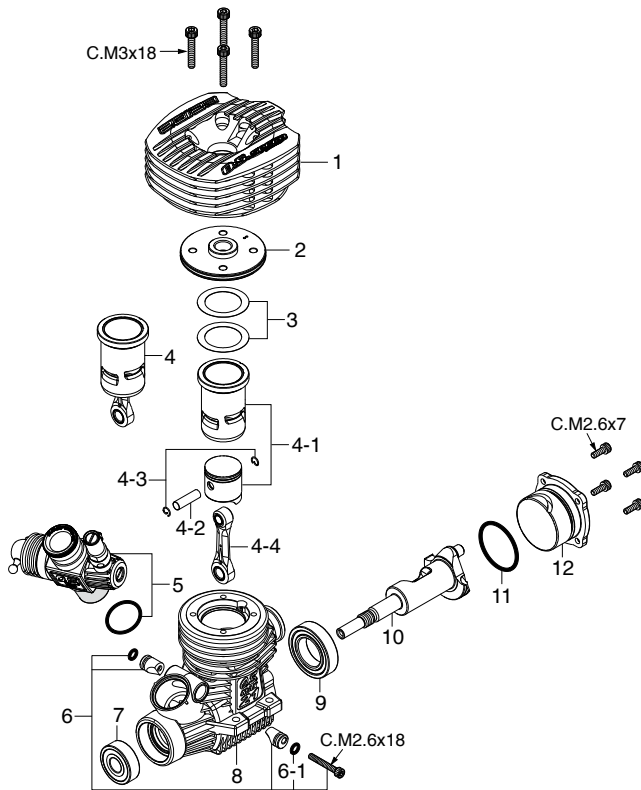

O.S. SPEED B2102

(1A300)

TYPE 22C (B) R6.0

(2A381000)

* Type of screw

C...Cap Screw B...Binding Screw M...Oval Fillister-Head Screw
F...Flat Head Screw T...Tapping Screw N...Round Head Screw S...Set Screw

CAP SCREW SETS (10pcs./set)

Code No.	Size	Pcs. used in an engine
79871020	M2.6x7	Cover Plate Retaining Screw (4pcs.)
79871055	M2.6x18	Carburetor Retainer Retaining Screw (1pc.)
79871180	M3x18	Cylinder Head Retaining Screw (4pcs.)

* marked parts are available only for limited period (one year after finishing the production).

No.	Code No.	Description
1	23781400	Ball Link No.3
1-1	26381501	Retaining Screw
2	23981520	Dust Cover (21,30VG) 21E,21F,21J
* 3	2A381500	Metering Needle Assembly 22C
3-1	27881820	"O" Ring (2pcs.) (S-3)
* 4	2A381200	Slide Valve 22C
5	71533261	Carburetor Reducer 6mm (Red) OSSPEED B2101
5-1	22615000	"O" Ring 2A-3A,20C,20D
6	23618197	Needle Assembly 21C,21E,21F,20E,21J
6-1	46066319	"O" Ring (L) (2pcs.) P-3
7	22082940	Needle Holder Assembly (21M) 21XZ-R
7-1	22082950	Fuel Inlet (No.15)
* 8	2A381620	Throttle Stop Screw 22C
8-1	27881820	"O" Ring (2pcs.) (S-3)
9	23781600	Mixture Control Valve Assembly 20K,21J
9-1	46066319	"O" Ring (L) (2pcs.) P-3
9-2	22781800	"O" Ring (S) (2pcs.) 10D,10F,1H-3H,20E
* 10	2A381100	Carburetor Body (w/Thermo Insulator) 22C(B)
10-1	2AN81101	Thermo Insulator 21J3
11	29015019	Carburetor Rubber Gasket 20E,60F,60MC,70D