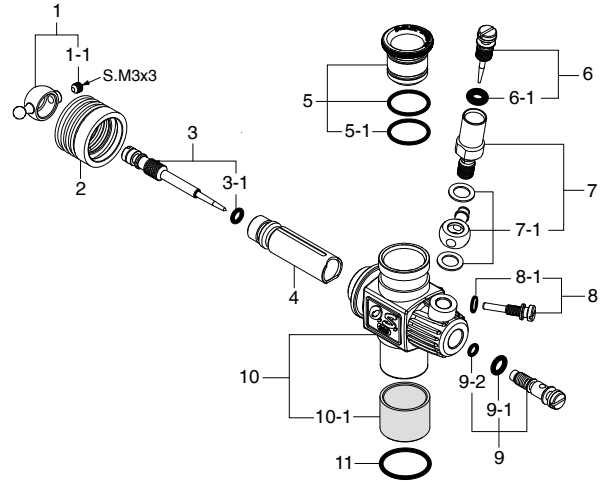

O.S. SPEED B2102

(1A300)

TYPE 22C (B) R6.0

(2A381000)

* Type of screw

C...Cap Screw B...Binding Screw M...Oval Fillister-Head Screw
F...Flat Head Screw T...Tapping Screw N...Round Head Screw S...Set Screw

CAP SCREW SETS (10pcs./set)

Code No.	Size	Pcs. used in an engine
79871020	M2.6x7	Cover Plate Retaining Screw (4pcs.)
79871055	M2.6x18	Carburetor Retainer Retaining Screw (1pc.)
79871180	M3x18	Cylinder Head Retaining Screw (4pcs.)

* marked parts are available only for limited period (one year after finishing the production).

No.	Code No.	Description
1	23781400	Ball Link No.3
1-1	26381501	Retaining Screw
2	23981520	Dust Cover (21,30VG) 21E,21F,21J
* 3	2A381500	Metering Needle Assembly 22C
3-1	27881820	"O" Ring (2pcs.) (S-3)
* 4	2A381200	Slide Valve 22C
5	71533261	Carburetor Reducer 6mm (Red) OSSPEED B2101
5-1	22615000	"O" Ring 2A-3A,20C,20D
6	23618197	Needle Assembly 21C,21E,21F,20E,21J
6-1	46066319	"O" Ring (L) (2pcs.) P-3
7	22082940	Needle Holder Assembly (21M) 21XZ-R
7-1	22082950	Fuel Inlet (No.15)
* 8	2A381620	Throttle Stop Screw 22C
8-1	27881820	"O" Ring (2pcs.) (S-3)
9	23781600	Mixture Control Valve Assembly 20K,21J
9-1	46066319	"O" Ring (L) (2pcs.) P-3
9-2	22781800	"O" Ring (S) (2pcs.) 10D,10F,1H-3H,20E
* 10	2A381100	Carburetor Body (w/Thermo Insulator) 22C(B)
10-1	2AN81101	Thermo Insulator 21J3
11	29015019	Carburetor Rubber Gasket 20E,60F,60MC,70D