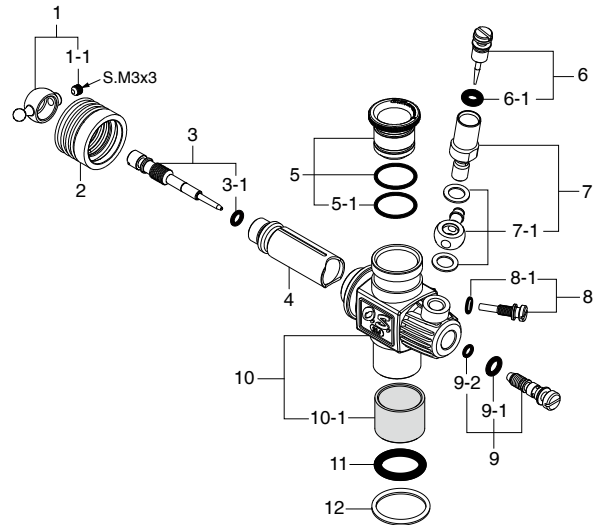

O.S. SPEED B2101

(1A200)

TYPE 21J (B)R6.0

(2A281001)

* Type of screw

C...Cap Screw B...Binding Screw M...Oval Fillister-Head Screw
F...Flat Head Screw T...Tapping Screw N...Round Head Screw S...Set Screw

CAP SCREW SETS (10pcs./set)

Code No.	Size	Pcs. used in an engine
79871020	M2.6x7	Cover Plate Retaining Screw (4pcs.)
79871055	M2.6x18	Carburetor Retainer Retaining Screw (1pc.)
79871180	M3x18	Cylinder Head Retaining Screw (4pcs.)

* marked parts are available only for limited period (one year after finishing the production).

No.	Code No.	Description
1	23781400	Ball Link No.3
1-1	26381501	Retaining Screw
2	23981520	Dust Cover (21,30VG) 21E,21F,21J
3	23818340	Metering Needle Assembly 21C,21J
3-1	27881820	"O" Ring (2pcs.) (S-3)
4	22848210	Slide Valve 21J
5	71533261	Carburetor Reducer 6mm (Red) OSSPEED B2101
5-1	22615000	"O" Ring 2A-3A,20C,20D
6	23618197	Needle Assembly 21C,21E,21F,20E,21J
6-1	46066319	"O" Ring (2pcs.) P-3
7	22082940	Needle Holder Assembly (21M) 21XZ-R
7-1	22082950	Fuel Inlet (No.15)
8	22848160	Throttle Stop Screw (21J)
8-1	27881820	"O" Ring (2pcs.) (S-3)
9	22082600	Mixture Control Valve Assembly (21M) 21XZ-R
9-1	46066319	"O" Ring (L) (2pcs.) P-3
9-2	22781800	"O" Ring (S) (2pcs.) 10D,10F,1H-3H,20E
10	22481102	Carburetor Body (w/Thermo Insulator) 21J2(B)
10-1	23781110	Thermo Insulator 21C,21H,21E,20K
11	29015019	Carburetor Rubber Gasket 20E,60F,60MC,70D
12	23818190	Carburetor Sealing Washer 20A,B,50SX-H