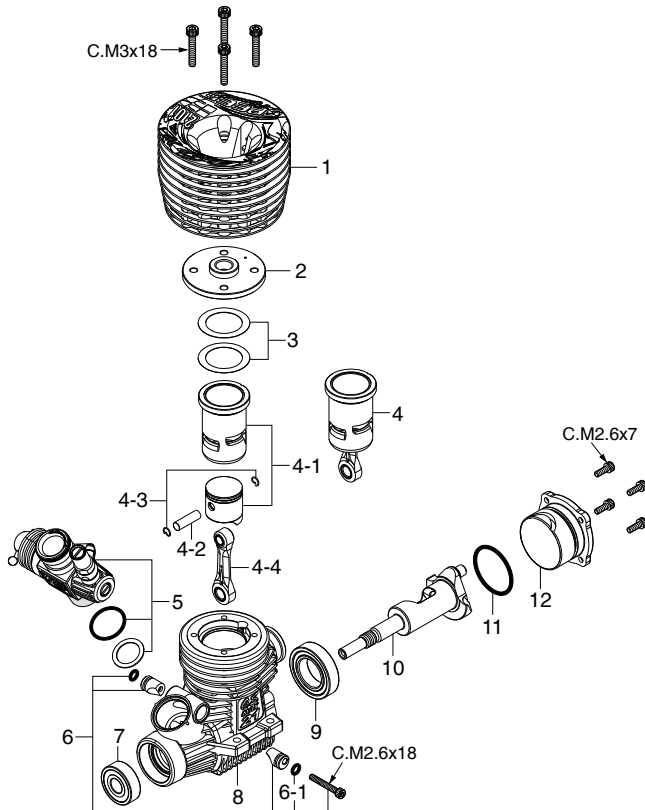

O.S. SPEED B2101

(1A200)

TYPE 21J (B)R6.0

(2A281001)

* Type of screw

C...Cap Screw B...Binding Screw M...Oval Fillister-Head Screw
F...Flat Head Screw T...Tapping Screw N...Round Head Screw S...Set Screw

CAP SCREW SETS (10pcs./set)

Code No.	Size	Pcs. used in an engine
79871020	M2.6x7	Cover Plate Retaining Screw (4pcs.)
79871055	M2.6x18	Carburetor Retainer Retaining Screw (1pc.)
79871180	M3x18	Cylinder Head Retaining Screw (4pcs.)

No.	Code No.	Description
* 1	2A204000	Outer Head OSSPEED B2101
* 2	2A204100	Inner Head OSSPEED B2101
3	2A204160	Head Gasket (0.1mm, 0.15mm) B2101
* 4	2A203010	Built-up Parts Set (CP) OSSPEED B2101
* 4-1	2A203000	Cylinder & Piston Assembly OSSPEED B2101
4-2	22016000	Piston Pin 21XZ-R
4-3	21817010	O.S. SPEED Piston Pin Retainer 4mm (6pcs.)
4-4	22425003	Connecting Rod w/piston pin retainers (3pcs.)
* 5	2A281001	Carburetor Complete (Type 21J(B) R6.0)
6	23981740	Carburetor Retainer Assembly 21E,21H,21J
6-1	24881824	"O" Ring (2pcs.) (7B)
7	23731020	Ball Bearing (Front) 21XZ-B
* 8	2A201000	Crankcase OSSPEED B2101
9	23730050	Ceramic Bearing (Rear) OSSPEED 21V
* 10	2A202000	Crankshaft OSSPEED B2101
11	23764020	Cover Gasket (1pc.) (S-22) 30VG,21VZ,VG
* 12	2A207000	Cover Plate OSSPEED B2101
	71641300	Glow Plug P3
	22826140	Exhaust Seal Ring 21VZ,30VG
	71533865	Carburetor Reducer 6.5mm(RED) w/ "O" Ring (2pcs.)
	22615000	"O" Ring (1pc.) 2A-3A,20C,20D
	22884250	Dust Cap Set (3mm,16mm,18mm)

* marked parts are available only for limited period (one year after finishing the production).

No.	Code No.	Description
1	23781400	Ball Link No.3
1-1	26381501	Retaining Screw
2	23981520	Dust Cover (21,30VG) 21E,21F,21J
3	23818340	Metering Needle Assembly 21C,21J
3-1	27881820	"O" Ring (2pcs.) (S-3)
4	22848210	Slide Valve 21J
5	71533261	Carburetor Reducer 6mm (Red) OSSPEED B2101
5-1	22615000	"O" Ring 2A-3A,20C,20D
6	23618197	Needle Assembly 21C,21E,21F,20E,21J
6-1	46066319	"O" Ring (2pcs.) P-3
7	22082940	Needle Holder Assembly (21M) 21XZ-R
7-1	22082950	Fuel Inlet (No.15)
8	22848160	Throttle Stop Screw (21J)
8-1	27881820	"O" Ring (2pcs.) (S-3)
9	22082600	Mixture Control Valve Assembly (21M) 21XZ-R
9-1	46066319	"O" Ring (L) (2pcs.) P-3
9-2	22781800	"O" Ring (S) (2pcs.) 10D,10F,1H-3H,20E
10	22481102	Carburetor Body (w/Thermo Insulator) 21J2(B)
10-1	23781110	Thermo Insulator 21C,21H,21E,20K
11	29015019	Carburetor Rubber Gasket 20E,60F,60MC,70D
12	23818190	Carburetor Sealing Washer 20A,B,50SX-H