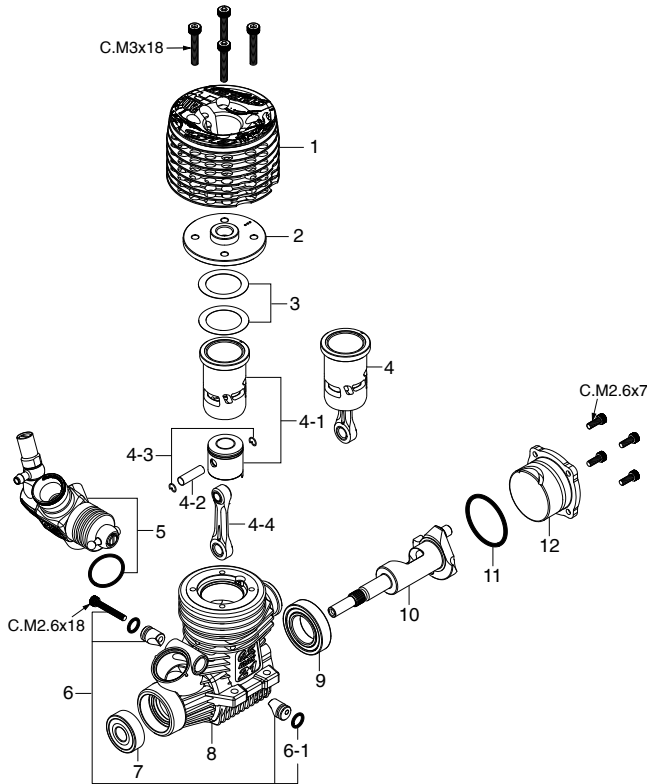

O.S. SPEED R2101

Discontinued (1A000)

TYPE 21M2 (B)

(2A081001)

*Type of screw

C...Cap Screw B...Binding Screw M...Oval Fillister-Head Screw

F...Flat Head Screw T...Tapping Screw N...Round Head Screw S...Set Screw

CAP SCREW SETS (10pcs./set)

Code No.	Size	Pcs. used in an engine
79871020	M2.6x7	Cover Plate Retaining Screw (4pcs.)
79871055	M2.6x18	Carburetor Retainer Retaining Screw (1pc.)
79871180	M3x18	Cylinder Head Retaining Screw (4pcs.)

No.	Code No.	Description
* 1	2A004000	Outer Head OSSPEED R2101
* 2	2A004100	Inner Head OSSPEED R2101
3	2A004160	Head Gasket Set (0.1mm / 0.15mm) R2101
* 4	2A003010	Built-Up Parts Set (CP) OSSPEED R2101
* 4-1	2A003000	Cylinder & Piston Assembly OSSPEED R2101
4-2	22016000	Piston Pin 21XZ-R
4-3	21817010	O.S. SPEED Piston Pin Retainer 4mm (6pcs.)
4-4	23755020	Connecting Rod OSSPEED 21V-SPEC
* 5	2A081001	Carburetor Complete (Type 21M2(B))
6	23981740	Carburetor Retainer Assembly 21E,21H,21J
6-1	24881824	"O" Ring (2pcs.) (7B)
7	23731000	Crankshaft Ball Bearing (Front) 21VZ,VG,30VG,28
* 8	2A001000	Crankcase OSSPEED R2101
9	23730020	Crankshaft Ball Bearing (Rear) 21SPEC,28XZ,30VG
* 10	2A002000	Crankshaft OSSPEED R2101
11	23107100	Cover Gasket (S-22) 35AX,25AX
* 12	2A007000	Cover Plate OSSPEED R2101
	71642070	Glow Plug RP7 (T-Plug)
	22826140	Exhaust Seal Ring (2pcs.) 21VZ,30VG
	71801110	O.S. SPEED Flywheel Collet (2pcs.)
	22884254	O.S. SPEED Dust Cap Set For 12-30 Class 3mm (2pcs.)/16mm (2pcs.)/18mm (1pc)

* marked parts are available only for limited period (one year after finishing the production).

No.	Code No.	Description
1	22082600	Mixture Control Valve Assembly (21M) 21XZ-R
1-1	46066319	"O" Ring (L) (2pcs.) P-3
1-2	22781800	"O" Ring (S) (2pcs.) 10D,10F,1H-3H,20E
2	22082970	Needle Assembly (21M) 21XZ-R
2-1	46066319	"O" Ring (2pcs.) P-3
3	22082940	Needle Holder Assembly (21M) 21XZ-R
3-1	22082950	No.15 Universal Nipple Assembly
4	22848160	Throttle Stop Screw (21J)
4-1	27881820	"O" Ring (S) (2pcs.) (S-3)
5	71533085	Carburetor Reducer (8.5mm Red) ALUMINUM
5-1	22615000	"O" Ring (1pc.) 2A-3A,20C,20D
6	22082110	Carburetor Body 21M(B)
7	22082200	Slide Valve (21M) 21XZ-R
* 8	2A081610	Metering Needle Assembly R2101
8-1	27881820	"O" Ring (S) (2pcs.) (S-3)
9	23981520	Dust Cover (21,30VG) 21E,21F,21J
10	23781400	Ball Link No.3
10-1	26381501	Set Screw (1pc.)
11	29015019	Carburetor Rubber Gasket 20E,60F,60MC,70D

* marked parts are available only for limited period (one year after finishing the production).