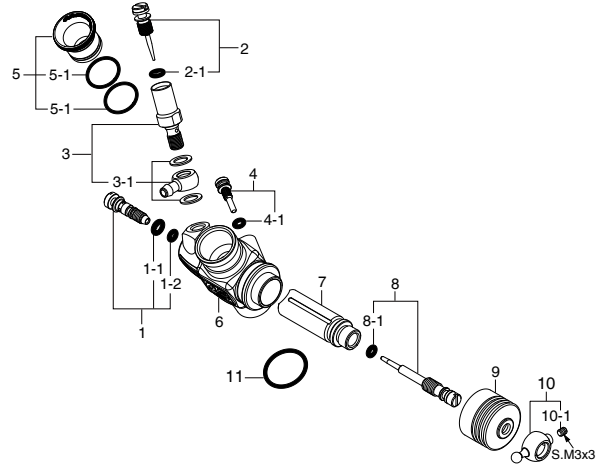

O.S. SPEED R2101

Discontinued (1A000)

TYPE 21M2 (B)

(2A081001)

*Type of screw

C...Cap Screw B...Binding Screw M...Oval Fillister-Head Screw

F...Flat Head Screw T...Tapping Screw N...Round Head Screw S...Set Screw

CAP SCREW SETS (10pcs./set)

Code No.	Size	Pcs. used in an engine
79871020	M2.6x7	Cover Plate Retaining Screw (4pcs.)
79871055	M2.6x18	Carburetor Retainer Retaining Screw (1pc.)
79871180	M3x18	Cylinder Head Retaining Screw (4pcs.)

* marked parts are available only for limited period (one year after finishing the production).

No.	Code No.	Description
1	22082600	Mixture Control Valve Assembly (21M) 21XZ-R
1-1	46066319	"O" Ring (L) (2pcs.) P-3
1-2	22781800	"O" Ring (S) (2pcs.) 10D,10F,1H-3H,20E
2	22082970	Needle Assembly (21M) 21XZ-R
2-1	46066319	"O" Ring (2pcs.) P-3
3	22082940	Needle Holder Assembly (21M) 21XZ-R
3-1	22082950	No.15 Universal Nipple Assembly
4	22848160	Throttle Stop Screw (21J)
4-1	27881820	"O" Ring (S) (2pcs.) (S-3)
5	71533085	Carburetor Reducer (8.5mm Red) ALUMINUM
5-1	22615000	"O" Ring (1pc.) 2A-3A,20C,20D
6	22082110	Carburetor Body 21M(B)
7	22082200	Slide Valve (21M) 21XZ-R
* 8	2A081610	Metering Needle Assembly R2101
8-1	27881820	"O" Ring (S) (2pcs.) (S-3)
9	23981520	Dust Cover (21,30VG) 21E,21F,21J
10	23781400	Ball Link No.3
10-1	26381501	Set Screw (1pc.)
11	29015019	Carburetor Rubber Gasket 20E,60F,60MC,70D