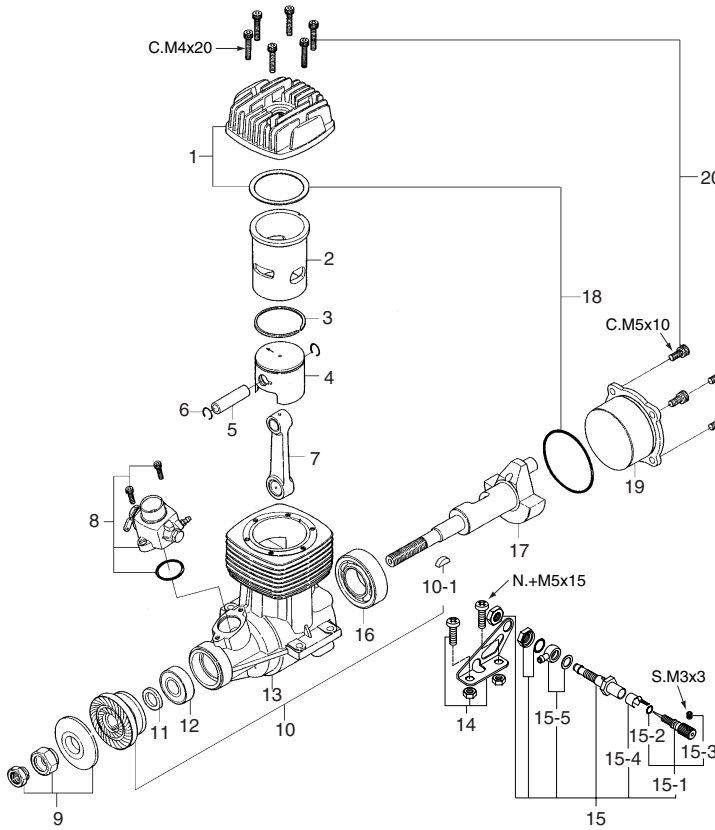

## TYPE 8AA-RN (29383010)

\* Type of screw  
 C...Cap Screw M...Oval Fillister-Head Screw  
 F...Flat Head Screw N...Round Head Screw S...Set Screw

No.	Code No.	Description
1	29304000	Cylinder Head
2	29303100	Cylinder Liner
3	29303400	Piston Ring
4	29303200	Piston
5	29306000	Piston Pin
6	29317000	Piston Pin Retainer (2pcs.)
7	29305000	Connecting Rod
8	29383010	Carburetor Complete (Type 8AA-RN)
9	29310100	Propeller Lock Nut Set
10	29308000	Drive Hub
10-1	29208200	Woodruff Key
11	29320000	Thrust Washer
12	46231000	Crankshaft Ball Bearing (Front)
13	29301000	Crankcase
14	71704230	Remote Needle Valve Bracket (BGX-1)
15	28282000	Remote Needle Valve Assembly
15-1	28281970	Needle Assembly
15-2	24981837	"O" Ring
15-3	26381501	Set-Screw
15-4	26711305	Ratchet Spring
15-5	46181950	Fuel Outlet
16	29330000	Crankshaft Ball Bearing (Rear)
17	29302000	Crankshaft
18	29314000	Gasket Set
19	29307000	Cover Plate
20	29313000	Screw Set
	71919000	Backplate Mount
	71608001	Glowplug No.8
	29325000	E-5010 Silencer Assembly
	29325300	Assembly Screw
	29325400	Retaining Screw (C.M5x20 2pcs.)
	29326000	Exhaust Adaptor

No.	Code No.	Description
1	29381100	Carburetor Body
2	22881300	Plug Screw
3	22681953	Fuel Inlet (No.1)
4	28281600	Rotor Guide Screw
5	28281500	Rotor Spring
6	28281200	Carburetor Rotor
7	28281210	Carburetor Insert
8	29381300	Mixture Control Screw Assembly
8-1	27881820	"O" Ring (2pcs.)
9	28281400	Throttle Lever Assembly
10	24925202	Carburetor Retaining Screw
11	29315000	Carburetor Rubber Gasket

### O.S. GENUINE PARTS & ACCESSORIES

Code No.	Description
72200080	Needle Valve Extension Cable Set
72200130	Booster Terminal Kit
29310110	3/8"-M5 (S) Propeller Locknut Set For Truturn Spinner
72102300	Silicone Tube Assembly
72102000	T-6000 Tuned Silencer
72102200	Exhaust Header Pipe
71531000	Non-Bubble Weight
72403050	Super Filter (L)
79870050	M5 Blind Nut (10pcs.)
55500004	M5 Lock Washer (10sets.)
79871080	M3.5x12 Cap Screw Set (10pcs.)
71521000	Long Socket Wrench With Plug Grip