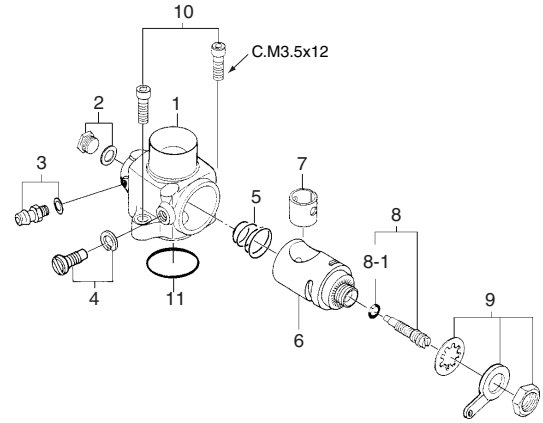

## TYPE 8AA-RN (29383010)

\* Type of screw  
 C...Cap Screw M...Oval Fillister-Head Screw  
 F...Flat Head Screw N...Round Head Screw S...Set Screw

No.	Code No.	Description
1	29304000	Cylinder Head
2	29303100	Cylinder Liner
3	29303400	Piston Ring
4	29303200	Piston
5	29306000	Piston Pin
6	29317000	Piston Pin Retainer (2pcs.)
7	29305000	Connecting Rod
8	29383010	Carburetor Complete (Type 8AA-RN)
9	29310100	Propeller Lock Nut Set
10	29308000	Drive Hub
10-1	29208200	Woodruff Key
11	29320000	Thrust Washer
12	46231000	Crankshaft Ball Bearing (Front)
13	29301000	Crankcase
14	71704230	Remote Needle Valve Bracket (BGX-1)
15	28282000	Remote Needle Valve Assembly
15-1	28281970	Needle Assembly
15-2	24981837	"O" Ring
15-3	26381501	Set-Screw
15-4	26711305	Ratchet Spring
15-5	46181950	Fuel Outlet
16	29330000	Crankshaft Ball Bearing (Rear)
17	29302000	Crankshaft
18	29314000	Gasket Set
19	29307000	Cover Plate
20	29313000	Screw Set
	71919000	Backplate Mount
	71608001	Glowplug No.8
	29325000	E-5010 Silencer Assembly
	29325300	Assembly Screw
	29325400	Retaining Screw (C.M5x20 2pcs.)
	29326000	Exhaust Adaptor

No.	Code No.	Description
1	29381100	Carburetor Body
2	22881300	Plug Screw
3	22681953	Fuel Inlet (No.1)
4	28281600	Rotor Guide Screw
5	28281500	Rotor Spring
6	28281200	Carburetor Rotor
7	28281210	Carburetor Insert
8	29381300	Mixture Control Screw Assembly
8-1	27881820	"O" Ring (2pcs.)
9	28281400	Throttle Lever Assembly
10	24925202	Carburetor Retaining Screw
11	29315000	Carburetor Rubber Gasket

### O.S. GENUINE PARTS & ACCESSORIES

Code No.	Description
72200080	Needle Valve Extension Cable Set
72200130	Booster Terminal Kit
29310110	3/8"-M5 (S) Propeller Locknut Set For Truturn Spinner
72102300	Silicone Tube Assembly
72102000	T-6000 Tuned Silencer
72102200	Exhaust Header Pipe
71531000	Non-Bubble Weight
72403050	Super Filter (L)
79870050	M5 Blind Nut (10pcs.)
55500004	M5 Lock Washer (10sets.)
79871080	M3.5x12 Cap Screw Set (10pcs.)
71521000	Long Socket Wrench With Plug Grip