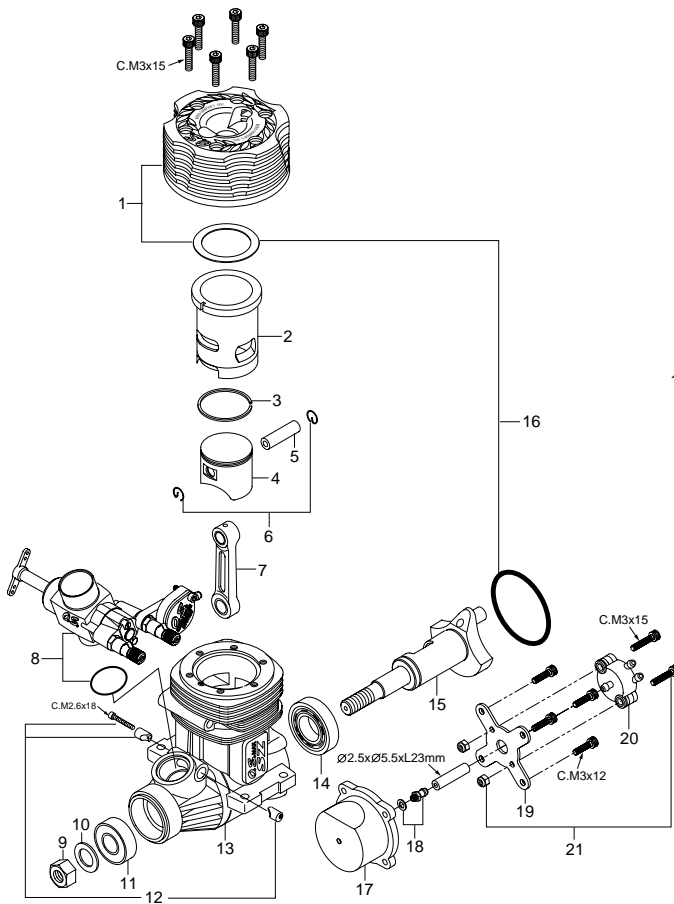

MAX-91SZ-HRING PS-Hyper

(18400)

TYPE 60M-P

(29183010)

*Type of screw

C...Cap Screw M...Oval Fillister-Head Screw

F...Flat Head Screw N...Round Head Screw S...Set Screw

No.	Code No.	Description
1	29064000	Heatsink Head
2	29063100	Cylinder Liner
3	29503400	Piston Ring
4	29063200	Piston
5	27006000	Piston Pin
6	27917000	Piston Pin Retainer (2pcs.)
7	29505010	Connecting Rod
8	29183010	Carburetor Complete 60M-P
9	45010002	Propeller Nut
10	46120000	Thrust Washer
11	26731002	Crankshaft Ball Bearing (Front)
12	23981700	Carburetor Retainer Assembly
13	29061000	Crankcase
14	27930000	Crankshaft Ball Bearing (Rear)
15	29062000	Crankshaft
16	29061400	Gasket Set
17	29067010	Cover Plate
18	22681953	Nipple (No.1)
19	29067100	Pump Holder
20	72508001	Pump Unit (PD-07)
21	29067110	Pump Retaining Screw Assembly
	71608001	Glow Plug No.8
	27708200	Woodruff Key
	41621100	Needle Adjusting Screw

No.	Code No.	Description
1	27381410	Throttle Lever Assembly
1-1	22826131	Throttle Lever Retaining Screw (2pcs.)
2	29183210	Carburetor Rotor
3	29181630	Mixture Control Valve Assembly
3-1	27881810	"O"Ring (L) (2pcs.)
3-2	27881800	"O"Ring (S) (2pcs.)
3-3	27881820	"O"Ring (L) (2pcs.)
4	45581820	Rotor Guide Screw
5	29183100	Carburetor Body
6	27881330	Mixture Control Screw
7	27681340	Mixture Control Valve Stopper
8	29181900	Needle Valve Assembly
8-1	27981910	Needle
8-2	24981837	"O"Ring (2pcs.)
8-3	29181940	Needle Valve Holder Assembly
8-4	29181941	Needle Valve Holder
8-5	26711305	Ratchet Spring
9	29181980	Reguretor Assembly
9-1	22681953	Fuel Inlet
10	27981900	Needle Valve Screw
10-1	27981910	Needle
10-2	24981837	"O"Ring (2pcs.)
10-3	27381940	Needle Valve Holder Assembly
10-4	26711305	Ratchet Spring
11	29015019	Carburetor Rubber Gasket
	41621100	Needle Adjusting Screw (5pcs.)