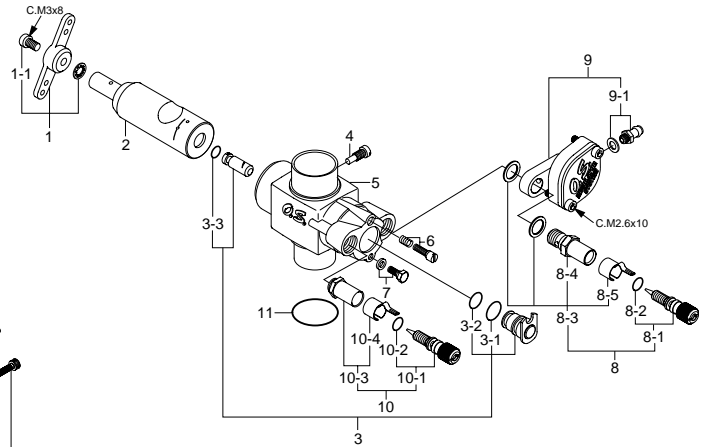

MAX-91SZ-HRING PS-Hyper

(18400)

TYPE 60M-P

(29183010)

*Type of screw

C...Cap Screw M...Oval Fillister-Head Screw

F...Flat Head Screw N...Round Head Screw S...Set Screw

No.	Code No.	Description
1	29064000	Heatsink Head
2	29063100	Cylinder Liner
3	29503400	Piston Ring
4	29063200	Piston
5	27006000	Piston Pin
6	27917000	Piston Pin Retainer (2pcs.)
7	29505010	Connecting Rod
8	29183010	Carburetor Complete 60M-P
9	45010002	Propeller Nut
10	46120000	Thrust Washer
11	26731002	Crankshaft Ball Bearing (Front)
12	23981700	Carburetor Retainer Assembly
13	29061000	Crankcase
14	27930000	Crankshaft Ball Bearing (Rear)
15	29062000	Crankshaft
16	29061400	Gasket Set
17	29067010	Cover Plate
18	22681953	Nipple (No.1)
19	29067100	Pump Holder
20	72508001	Pump Unit (PD-07)
21	29067110	Pump Retaining Screw Assembly
	71608001	Glow Plug No.8
	27708200	Woodruff Key
	41621100	Needle Adjusting Screw

No.	Code No.	Description
1	27381410	Throttle Lever Assembly
1-1	22826131	Throttle Lever Retaining Screw (2pcs.)
2	29183210	Carburetor Rotor
3	29181630	Mixture Control Valve Assembly
3-1	27881810	"O"Ring (L) (2pcs.)
3-2	27881800	"O"Ring (S) (2pcs.)
3-3	27881820	"O"Ring (L) (2pcs.)
4	45581820	Rotor Guide Screw
5	29183100	Carburetor Body
6	27881330	Mixture Control Screw
7	27681340	Mixture Control Valve Stopper
8	29181900	Needle Valve Assembly
8-1	27981910	Needle
8-2	24981837	"O"Ring (2pcs.)
8-3	29181940	Needle Valve Holder Assembly
8-4	29181941	Needle Valve Holder
8-5	26711305	Ratchet Spring
9	29181980	Reguretor Assembly
9-1	22681953	Fuel Inlet
10	27981900	Needle Valve Screw
10-1	27981910	Needle
10-2	24981837	"O"Ring (2pcs.)
10-3	27381940	Needle Valve Holder Assembly
10-4	26711305	Ratchet Spring
11	29015019	Carburetor Rubber Gasket
	41621100	Needle Adjusting Screw (5pcs.)