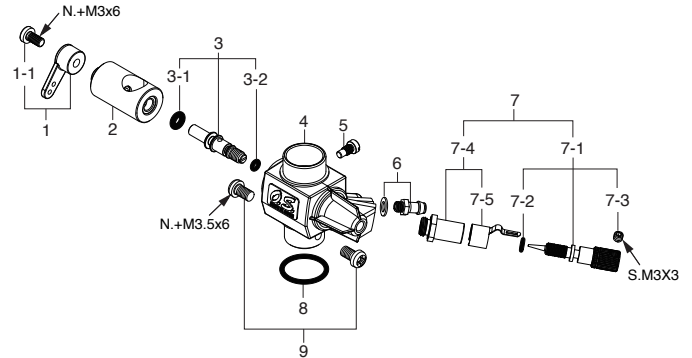

CAP SCREW SETS (10pcs./sets)

Code No.	Size	Pcs. used in an engine
79871110	M3x8	Cover Plate Retaining Screw (4pcs.)
79871160	M3x16	Cylinder Head Retaining Screw (5pcs.)

* Type of screw

C...Cap Screw M...Oval Fillister-Head Screw

F...Flat Head Screw N...Round Head Screw S...Set Screw

No.	Code No.	Description
1	26904000	Cylinder Head
1-1	26904160	Head Gasket
2	26903000	Cylinder & Piston Assembly
3	26606008	Piston Pin
4	27917000	Piston Pin Retainer (2pcs.)
5	29115000	Connecting Rod
6	26981000	Carburetor Complete (Type 61D)
7	45010002	Propeller Nut
8	28009002	Propeller Washer
9	26908000	Drive Hub
10	29320000	Thrust Washer
11	27731000	Crankshaft Ball Bearing (F)
12	26901000	Crankcase
13	27130020	Crankshaft Ball Bearing (R)
14	26902000	Crankshaft
15	24625125	Gasket Set
16	26907000	Cover Plate
	71608001	Glow Plug No.8
	72200080	Needle Valve Extension Cable Set
	26028050	E-4010A Silencer Assembly
	26028120	Assembly Screw
	27414020	"O" Ring
	22681957	Pressure Nipple (No.7)
	26625210	Silencer Retaining Screw (C.M4x40 2pcs.)

No.	Code No.	Description
1	22081408	Throttle Lever Assembly
1-1	22081313	Throttle Lever Retaining Screw
2	26981200	Carburetor Rotor
3	25781600	Mixture Control Valve Assembly
3-1	46066319	"O" Ring (L) (2pcs.)
3-2	22781800	"O" Ring (S) (2pcs.)
4	26981100	Carburetor Body
5	45581820	Rotor Guide Screw
6	22681953	Fuel Inlet (No.1)
7	25581900	Needle-valve Assembly
7-1	22681980	Needle Assembly
7-2	24981837	"O" Ring (2pcs.)
7-3	26381501	Set Screw
7-4	27381940	Needle-valve Holder Assembly
7-5	26711305	Ratchet Spring
8	46215000	Carburetor Rubber Gasket
9	25081700	Carburetor Retaining Screw