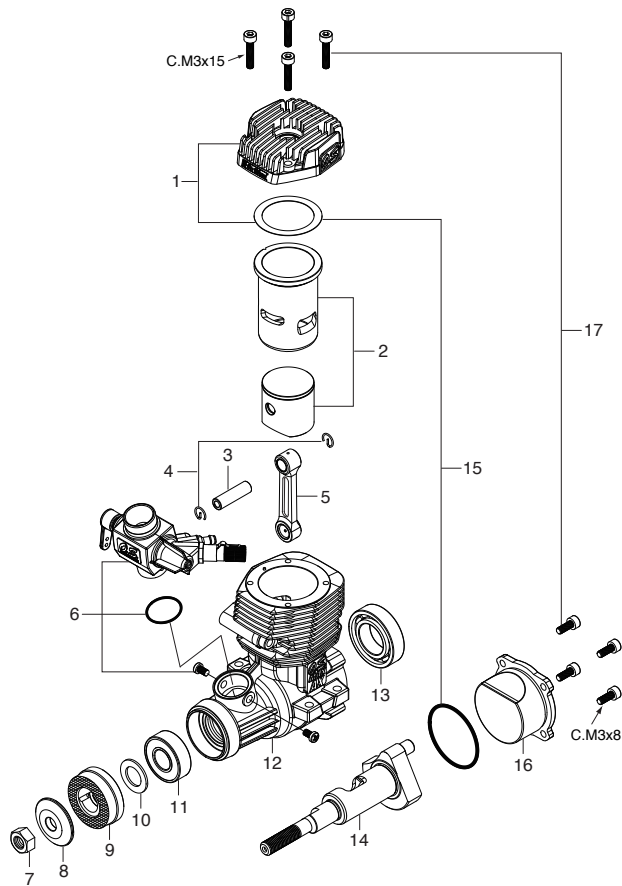

MAX-55AX-BE

(15621) ¥21,000

TYPE 40J-BE

(25781010) ¥5,670

* Type of screw

C...Cap Screw M...Oval Fillister-Head Screw

F...Flat Head Screw N...Round Head Screw S...Set Screw

No.	Code No.	Description
1	25704010	Cylinder Head
2	25703000	Cylinder & Piston Assembly
3	25206000	Piston Pin
4	25217000	Piston Pin Retainer (2pcs.)
5	25205000	Connecting Rod
6	25781010	Carburetor Complete (Type 40J-BE)
7	23210007	Propeller Nut
8	23209003	Propeller Washer
9	24608010	Drive Hub
10	46120000	Thrust Washer
11	26731002	Crankshaft Ball Bearing (F)
12	25701000	Crankcase
13	26730010	Crankshaft Ball Bearing (R)
14	25702000	Crankshaft
15	25714000	Gasket Set
16	25707000	Cover Plate
17	24613000	Screw Set
	71668100	Glow Plug BE-3
	72200080	Needle Valve Extension Cable Set
	24625200	E-3070 Silencer Assembly
	24625125	"O" Ring
	25625300	Assembly Screw
	22681957	Pressure Nipple (No.7)
	25425400	Silencer Retaining Screw (C.M3x35 2pcs.)

No.	Code No.	Description
1	22081408	Throttle Lever Assembly
1-1	22081313	Assembly Screw
2	25781210	Carburetor Rotor
3	25781600	Mixture Control Valve Assembly
3-1	46066319	"O" Ring (L) (2pcs.)
3-2	22781800	"O" Ring (S) (2pcs.)
4	25781110	Carburetor Body
5	45581820	Rotor Guide Screw
6	22681953	Fuel Inlet (No.1)
7	25781970	Needle Assembly
7-1	24981837	"O" Ring (2pcs.)
7-2	26381501	Set Screw
8	27381940	Needle-valve Holder Assembly
8-1	26711305	Ratchet Spring
9	46215000	Carburetor Rubber Gasket
10	25081700	Carburetor Retaining Screw