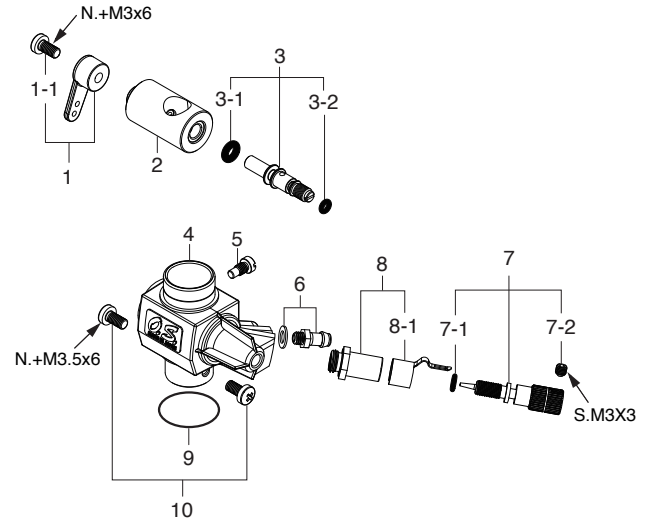

MAX-55AX-BE

(15621) ¥21,000

TYPE 40J-BE

(25781010) ¥5,670

* Type of screw

C...Cap Screw M...Oval Fillister-Head Screw

F...Flat Head Screw N...Round Head Screw S...Set Screw

No.	Code No.	Description
1	25704010	Cylinder Head
2	25703000	Cylinder & Piston Assembly
3	25206000	Piston Pin
4	25217000	Piston Pin Retainer (2pcs.)
5	25205000	Connecting Rod
6	25781010	Carburetor Complete (Type 40J-BE)
7	23210007	Propeller Nut
8	23209003	Propeller Washer
9	24608010	Drive Hub
10	46120000	Thrust Washer
11	26731002	Crankshaft Ball Bearing (F)
12	25701000	Crankcase
13	26730010	Crankshaft Ball Bearing (R)
14	25702000	Crankshaft
15	25714000	Gasket Set
16	25707000	Cover Plate
17	24613000	Screw Set
	71668100	Glow Plug BE-3
	72200080	Needle Valve Extension Cable Set
	24625200	E-3070 Silencer Assembly
	24625125	"O" Ring
	25625300	Assembly Screw
	22681957	Pressure Nipple (No.7)
	25425400	Silencer Retaining Screw (C.M3x35 2pcs.)

No.	Code No.	Description
1	22081408	Throttle Lever Assembly
1-1	22081313	Assembly Screw
2	25781210	Carburetor Rotor
3	25781600	Mixture Control Valve Assembly
3-1	46066319	"O" Ring (L) (2pcs.)
3-2	22781800	"O" Ring (S) (2pcs.)
4	25781110	Carburetor Body
5	45581820	Rotor Guide Screw
6	22681953	Fuel Inlet (No.1)
7	25781970	Needle Assembly
7-1	24981837	"O" Ring (2pcs.)
7-2	26381501	Set Screw
8	27381940	Needle-valve Holder Assembly
8-1	26711305	Ratchet Spring
9	46215000	Carburetor Rubber Gasket
10	25081700	Carburetor Retaining Screw