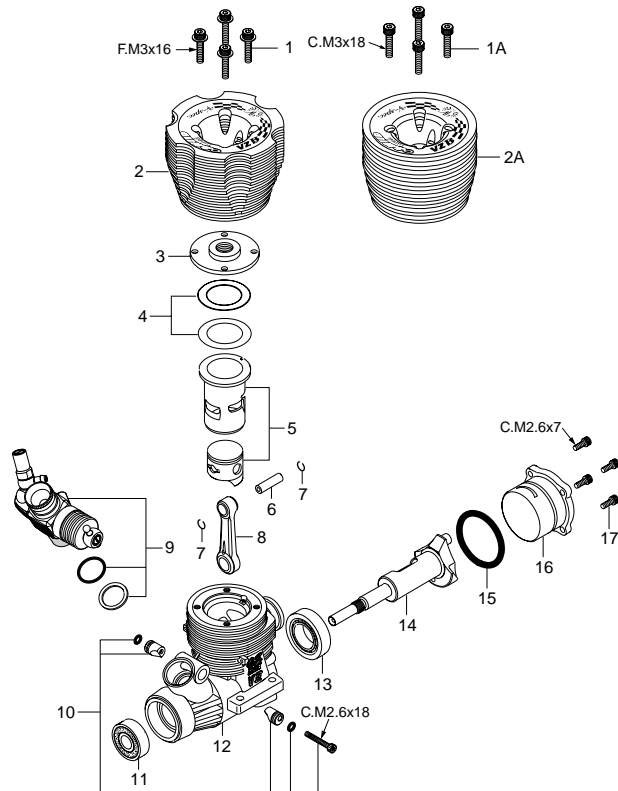

### TYPE 21H

(23818060)

\* Type of screw F...Flange Head Screw

\* Type of screw S...Set Screw

No.	Code No.	Description
1	79871162	Cylinder Head Retaining Screw (10pcs.)
1A	79871180	M3x18 Cylinder Head Retaining Screw (10pcs.)
* 2	22105020	Outer Head
2A	22105030	Outer Head (Aluminum)
3	22105100	Inner Head
4	23764010	Head Gasket (2pcs.)
5	22103020	Cylinder & Piston Assembly
6	23906000	Piston Pin
7	23817000	Piston Pin Retainer (2pcs.)
8	23755020	Connecting Rod
* 9	23818060	Carburetor Complete (Type 21H)
10	23981740	Carburetor Retainer Assembly
* 11	23731000	Crankshaft Ball Bearing (Front)
* 12	23751020	Crankcase
* 13	23730050	Crankshaft Ball Bearing (Rear)
* 14	22102020	Crankshaft
15	23764020	Cover Gasket
* 16	23757020	Cover Plate
17	79871020	Cover Plate Retaining Screw (10pcs.)
	71641300	Glow Plug P3
	22826140	Exhaust Seal Ring
	71533270	Carburetor Reducer 7mm w/ "O" Ring (2pcs.)
	22615000	"O" Ring (1pc.)
	71533290	Carburetor Reducer 9mm w/ "O" Ring (2pcs.)
	22615000	"O" Ring (1pc.)
	22884250	Dust Cap Set ( 3mm,16mm,18mm)

\*marked parts are not commercially available.  
(Repair service is available at a distributor in each country.)

No.	Code No.	Description
1	23781600	Mixture Control Valve Assembly
1-1	46066319	"O" Ring (L)
1-2	22781800	"O" Ring (S)
2	23618190	Needle Valve Assembly
2-1	23618197	Needle Assembly
2-2	46066319	"O" Ring
2-3	23618194	Needle Holder Assembly
2-4	23818176	Fuel Inlet (No.9)
3	71533280	Carburetor Reducer 8mm w/ "O" Ring (2pcs.)
3-1	22615000	"O" Ring (1pc.)
4	23981620	Throttle Stop Screw
4-1	22781800	"O" Ring (S) (2pcs.)
* 5	23818135	Carburetor Body (w/Thermo Insulator)
6	23981200	Slide Valve
7	23818340	Metering Needle Assembly
7-1	27881820	"O" Ring (2pcs.)
8	23981520	Dust Cover
9	23781400	Ball Link No.3
10	23781110	Thermo Insulator
11	29015019	Carburetor Rubber Gasket
12	23818190	Carburetor Sealing Washer