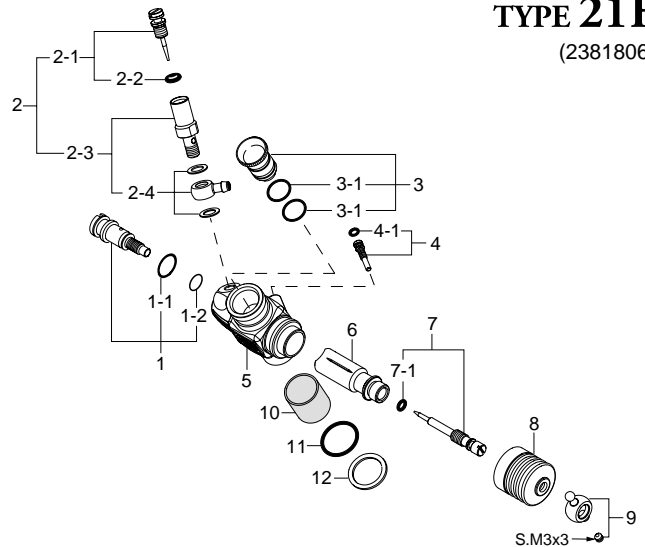

### TYPE 21H

(23818060)

\* Type of screw F...Flange Head Screw

\* Type of screw S...Set Screw

No.	Code No.	Description
1	79871162	Cylinder Head Retaining Screw (10pcs.)
1A	79871180	M3x18 Cylinder Head Retaining Screw (10pcs.)
* 2	22105020	Outer Head
2A	22105030	Outer Head (Aluminum)
3	22105100	Inner Head
4	23764010	Head Gasket (2pcs.)
5	22103020	Cylinder & Piston Assembly
6	23906000	Piston Pin
7	23817000	Piston Pin Retainer (2pcs.)
8	23755020	Connecting Rod
* 9	23818060	Carburetor Complete (Type 21H)
10	23981740	Carburetor Retainer Assembly
* 11	23731000	Crankshaft Ball Bearing (Front)
* 12	23751020	Crankcase
* 13	23730050	Crankshaft Ball Bearing (Rear)
* 14	22102020	Crankshaft
15	23764020	Cover Gasket
* 16	23757020	Cover Plate
17	79871020	Cover Plate Retaining Screw (10pcs.)
	71641300	Glow Plug P3
	22826140	Exhaust Seal Ring
	71533270	Carburetor Reducer 7mm w/ "O" Ring (2pcs.)
	22615000	"O" Ring (1pc.)
	71533290	Carburetor Reducer 9mm w/ "O" Ring (2pcs.)
	22615000	"O" Ring (1pc.)
	22884250	Dust Cap Set ( 3mm,16mm,18mm)

\*marked parts are not commercially available.  
(Repair service is available at a distributor in each country.)

No.	Code No.	Description
1	23781600	Mixture Control Valve Assembly
1-1	46066319	"O" Ring (L)
1-2	22781800	"O" Ring (S)
2	23618190	Needle Valve Assembly
2-1	23618197	Needle Assembly
2-2	46066319	"O" Ring
2-3	23618194	Needle Holder Assembly
2-4	23818176	Fuel Inlet (No.9)
3	71533280	Carburetor Reducer 8mm w/ "O" Ring (2pcs.)
3-1	22615000	"O" Ring (1pc.)
4	23981620	Throttle Stop Screw
4-1	22781800	"O" Ring (S) (2pcs.)
* 5	23818135	Carburetor Body (w/Thermo Insulator)
6	23981200	Slide Valve
7	23818340	Metering Needle Assembly
7-1	27881820	"O" Ring (2pcs.)
8	23981520	Dust Cover
9	23781400	Ball Link No.3
10	23781110	Thermo Insulator
11	29015019	Carburetor Rubber Gasket
12	23818190	Carburetor Sealing Washer