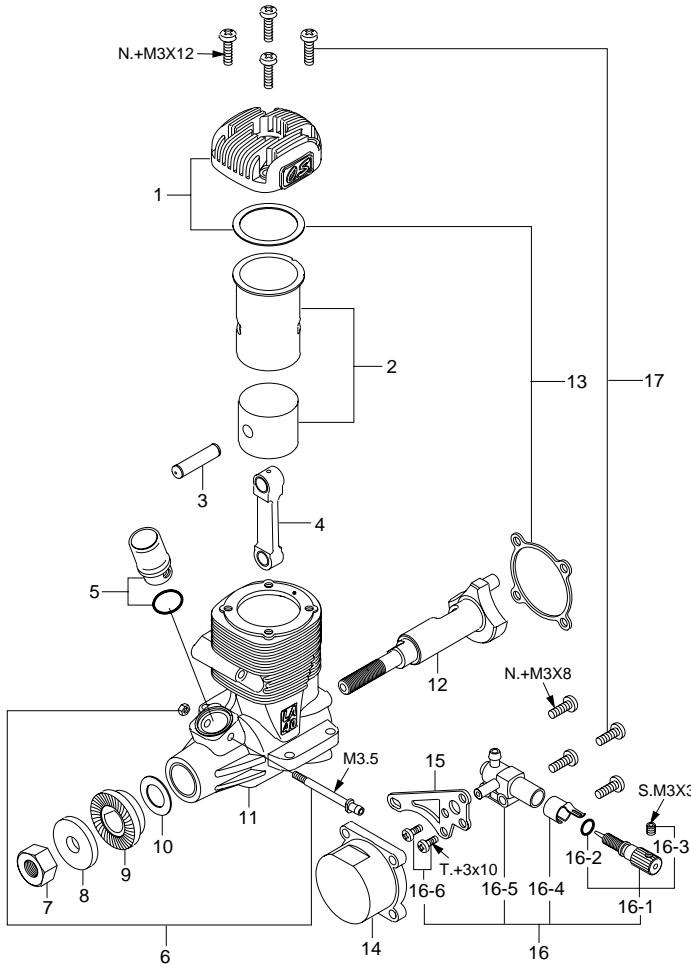

MAX-40LA-S
(13400)

MAX-46LA-S
(13410)

MAX-46LA-S (Silver)
(13411)

O.S. GENUINE PARTS & ACCESSORIES

Code No.	Description
71906200	Radial Motor Mount
23024008	1/4"-28 (L) Spinner Nut
72200080	Needle Valve Extension Cable Set
73101000	Long Propeller Nut Set
73101020	1/4"-M5 Propeller Nut Set For 2C Spinner
23325060	LA Series Colored Silencer E-3030 Blue
23325030	E-3030S Super Silencer
23325100	Silencer Extension Adaptor (Width 17.5mm)
71531000	Non-Bubble Weight
72403050	Super Filter (L)
79870040	M4 Blind Nut (10pcs.)
55500003	M4 Lock Washer (10sets.)
71521000	Long Socket Wrench With Plug Grip

*Type of screw

C...Cap Screw M...Oval Fillister-Head Screw T...Tapping Screw
F...Flat Head Screw N...Round Head Screw S...Set Screw

(MAX-40LA-S)

40LA-S

No.	Code No.	Description
1	24004000	Cylinder Head
2	24003010	Cylinder & Piston Assembly
3	23356000	Piston Pin
4	24005000	Connecting Rod
5	23312000	Venturi
6	21381980	Nozzle For Remote Needle
7	23210007	Propeller Nut
8	24009000	Propeller Washer
9	24008000	Drive Hub
10	22020001	Thrust Washer
11	24001001	Crankcase
12	23302000	Crankshaft
13	23364000	Gasket Set
14	24007110	Cover Plate
15	24007120	Needle Valve Assembly Bracket
16	26582900	Needle Valve Assembly
16-1	24081970	Needle Assembly
16-2	24981837	"O" Ring (2pcs.)
16-3	26381501	Set Screw
16-4	26711305	Ratchet Spring
16-5	26582910	Needle Valve Body
16-6	26582920	Needle Valve Body Retaining Screw
17	24013000	Screw Set
	71605300	Glow Plug A3
	23325020	E-3030 Silencer Assembly
	22681957	Pressure Fitting
	23325320	Assembly Screw
	23325400	Retaining Screw (N.+3x30 2pcs.)

46LA-S

No.	Code No.	Description
1	24004100	Cylinder Head (Midnight Blue)
	24004110	Cylinder Head (Silver)
2	24003100	Cylinder & Piston Assembly
3	45806000	Piston Pin
4	24005000	Connecting Rod
5	23312000	Venturi
6	21381980	Nozzle For Remote Needle
7	23210007	Propeller Nut
8	24009000	Propeller Washer
9	24008000	Drive Hub
10	22020001	Thrust Washer
11	24001100	Crankcase (Midnight Blue)
	24001110	Crankcase (Silver)
12	23302000	Crankshaft
13	24014100	Gasket Set
14	24007110	Cover Plate
15	24007120	Needle Valve Assembly Bracket
16	26582900	Needle Valve Assembly
16-1	24081970	Needle Assembly
16-2	24981837	"O" Ring (2pcs.)
16-3	26381501	Set Screw
16-4	26711305	Ratchet Spring
16-5	26582910	Needle Valve Body
16-6	26582920	Needle Valve Body Retaining Screw
17	24013000	Screw Set
	71605300	Glow Plug A3
	23325020	E-3030 Silencer Assembly
	22681957	Pressure Fitting
	23325320	Assembly Screw
	23325400	Retaining Screw (N.+3x30 2pcs.)