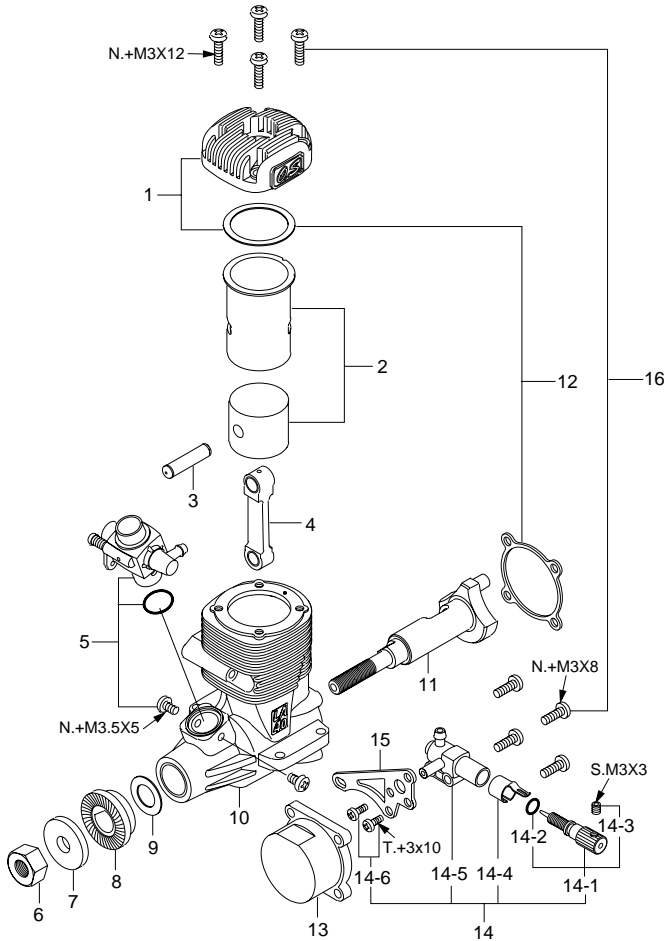

MAX-40LA
(13380)

MAX-40LA (Silver)
(13381)

TYPE 40D
(24081000)

*Type of screw

C...Cap Screw M...Oval Fillister-Head Screw

F...Flat Head Screw N...Round Head Screw S...Set Screw

No.	Code No.	Description
1	24004000	Cylinder Head (Midnight Blue)
	24004010	Cylinder Head (Natural)
2	24003010	Cylinder & Piston Assembly
3	23356000	Piston Pin
4	24005000	Connecting Rod
5	24081000	Carburettor Complete (40D)
6	23210007	Propeller Nut
7	24009000	Propeller Washer
8	24008000	Drive Hub
9	22020001	Thrust Washer
10	24001001	Crankcase (Midnight Blue)
	24001011	Crankcase (Natural)
11	23302000	Crankshaft
12	23364000	Gasket Set
13	24007110	Cover Plate
14	26582900	Needle Valve Assembly
14-1	24081970	Needle Assembly
14-2	24981837	"O" Ring (2pcs.)
14-3	26381501	Set Screw
14-4	26711305	Ratchet Spring
14-5	26582910	Needle Valve Body
14-6	26582920	Needle Valve Body Retaining Screw
15	24007120	Needle Valve Assembly Bracket
16	24013000	Screw Set
	23325020	E-3030 Silencer Assembly
	22681957	Exhaust Pressure Nipple
	23325320	Assembly Screw
	23325400	Retaining Screw (N.+M3x30 2pcs.)

No.	Code No.	Description
1	21281410	Throttle Lever Assembly
1-1	22081313	Throttle Lever Retaining Screw
2	24081200	Carburetor Rotor
3	24081600	Air-bleed Screw
4	24081100	Carburetor Body
5	24081300	Throttle Stop Screw
6	22615000	Carburetor Rubber Gasket
7	23081706	Carburetor Retaining Screw

O.S. GENUINE PARTS & ACCESSORIES

Code No.	Description
71906200	Radial Motor Mount
23024009	1/4"-28 (L) Spinner Nut
72200080	Needle Valve Extension Cable Set
73101000	Long Propeller Nut Set
73101020	1/4"-M5 Propeller Nut Set For 2C Spinner
23325060	LA Series Colored Silencer E-3030 Blue
23325030	E-3030S Super Silencer
23325100	Silencer Extension Adaptor (Width 17.5mm)
71531000	Non-Bubble Weight
72403050	Super Filter (L)
79870040	M4 Blind Nut (10pcs.)
55500003	M4 Lock Washer (10sets.)
71521000	Long Socket Wrench With Plug Grip