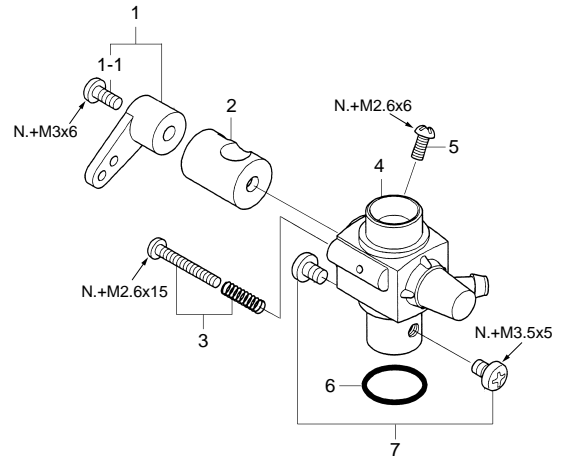

MAX-40LA
(13380)

MAX-40LA (Silver)
(13381)

TYPE 40D
(24081000)

*Type of screw

C...Cap Screw M...Oval Fillister-Head Screw

F...Flat Head Screw N...Round Head Screw S...Set Screw

No.	Code No.	Description
1	24004000	Cylinder Head (Midnight Blue)
	24004010	Cylinder Head (Natural)
2	24003010	Cylinder & Piston Assembly
3	23356000	Piston Pin
4	24005000	Connecting Rod
5	24081000	Carburettor Complete (40D)
6	23210007	Propeller Nut
7	24009000	Propeller Washer
8	24008000	Drive Hub
9	22020001	Thrust Washer
10	24001001	Crankcase (Midnight Blue)
	24001011	Crankcase (Natural)
11	23302000	Crankshaft
12	23364000	Gasket Set
13	24007110	Cover Plate
14	26582900	Needle Valve Assembly
14-1	24081970	Needle Assembly
14-2	24981837	"O" Ring (2pcs.)
14-3	26381501	Set Screw
14-4	26711305	Ratchet Spring
14-5	26582910	Needle Valve Body
14-6	26582920	Needle Valve Body Retaining Screw
15	24007120	Needle Valve Assembly Bracket
16	24013000	Screw Set
	23325020	E-3030 Silencer Assembly
	22681957	Exhaust Pressure Nipple
	23325320	Assembly Screw
	23325400	Retaining Screw (N.+M3x30 2pcs.)

No.	Code No.	Description
1	21281410	Throttle Lever Assembly
1-1	22081313	Throttle Lever Retaining Screw
2	24081200	Carburetor Rotor
3	24081600	Air-bleed Screw
4	24081100	Carburetor Body
5	24081300	Throttle Stop Screw
6	22615000	Carburetor Rubber Gasket
7	23081706	Carburetor Retaining Screw

O.S. GENUINE PARTS & ACCESSORIES

Code No.	Description
71906200	Radial Motor Mount
23024009	1/4"-28 (L) Spinner Nut
72200080	Needle Valve Extension Cable Set
73101000	Long Propeller Nut Set
73101020	1/4"-M5 Propeller Nut Set For 2C Spinner
23325060	LA Series Colored Silencer E-3030 Blue
23325030	E-3030S Super Silencer
23325100	Silencer Extension Adaptor (Width 17.5mm)
71531000	Non-Bubble Weight
72403050	Super Filter (L)
79870040	M4 Blind Nut (10pcs.)
55500003	M4 Lock Washer (10sets.)
71521000	Long Socket Wrench With Plug Grip