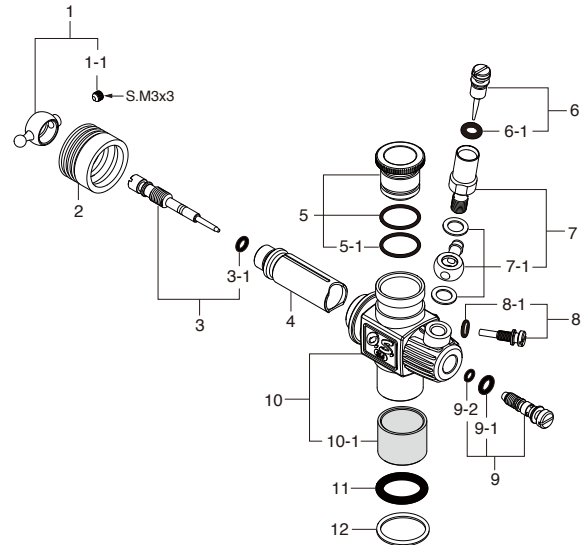

CAP SCREW SETS (10pcs./sets)

| Code No. | Size | Pcs. used in an engine |
|----------|---------|--|
| 79871020 | M2.6x7 | Cover Plate Retaining Screw (4pcs.) |
| 79871055 | M2.6x18 | Carburetor Retainer Retaining Screw (1pc.) |
| 79871180 | M3x18 | Cylinder Head Retaining Screw (4pcs.) |

* Type of screw

C...Cap Screw M...Oval Fillister-Head Screw

F...Flat Head Screw N...Round Head Screw S...Set Screw

| No. | Code No. | Description |
|------|----------|---------------------------------|
| 1 | 22414000 | Outer Head |
| 2 | 22414100 | Inner Head |
| 3 | 22014160 | Head Gasket (0.2mm) |
| 4 | 22014170 | Head Gasket (0.1mm) |
| 5 | 22413000 | Cylinder & Piston Assembly |
| 6 | 22016000 | Piston Pin |
| 7 | 21817000 | Piston Pin Retainer (2pcs.) |
| 8 | 23755020 | Connecting Rod |
| 9 | 22481000 | Carburetor Complete (Type 21J2) |
| 10 | 23981740 | Carburetor Retainer Assembly |
| 10-1 | 24881824 | "O" Ring (2pcs.) |
| 11 | 23731020 | Crankshaft Ball Bearing (Front) |
| 12 | 22411000 | Crankcase |
| 13 | 23730020 | Crankshaft Ball Bearing (Rear) |
| 14 | 22412000 | Crankshaft |
| 15 | 23107100 | Cover Gasket |
| 16 | 22417000 | Cover Plate |
| | 71641300 | Glow Plug P3 |
| | 22826140 | Exhaust Seal Ring |
| | 22884250 | Dust Cap Set (3mm,16mm,18mm) |