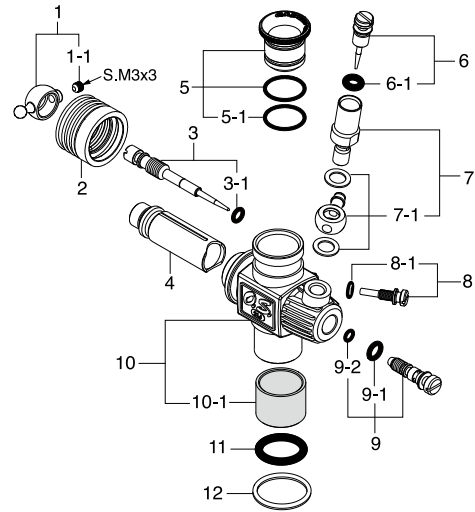

O.S. SPEED 21XZ-B Spec. II

(12175)

TYPE 21J (B)R6.5

(22481016)

* Type of screw

C...Cap Screw B...Binding Screw M...Oval Fillister-Head Screw
F...Flat Head Screw T...Tapping Screw N...Round Head Screw S...Set Screw

CAP SCREW SETS (10pcs./set)

Code No.	Size	Pcs. used in an engine
79871020	M2.6x7	Cover Plate Retaining Screw (4pcs.)
79871055	M2.6x18	Carburetor Retainer Retaining Screw (1pc.)
79871180	M3x18	Cylinder Head Retaining Screw (4pcs.)

* marked parts are available only for limited period
(one year after finishing the production).

No.	Code No.	Description
1	23781400	Ball Link No.3
1-1	26381501	Retaining Screw
2	23981520	Dust Cover (21,30VG) 21E,21F,21J
3	23818340	Metering Needle Assembly 21C,21J
3-1	27881820	"O" Ring (2pcs.) (S-3)
4	22848210	Slide Valve 21J
5	71533265	Carburetor Reducer 6.5mm (Red) OSSPEED 21
5-1	22615000	"O" Ring 2A-3A,20C,20D
6	23618197	Needle Assembly 21C,21E,21F,20E,21J
6-1	46066319	"O" Ring (2pcs.) P-3
7	22082940	Needle Holder Assembly (21M) 21XZ-R
7-1	22082950	Fuel Inlet (No.15)
8	22848160	Throttle Stop Screw (21J)
8-1	27881820	"O" Ring (2pcs.) (S-3)
9	23781600	Mixture Control Valve Assembly 20K,21J
9-1	46066319	"O" Ring (L) (2pcs.) P-3
9-2	22781800	"O" Ring (S) (2pcs.) 10D,10F,1H-3H,20E
10	22481102	Carburetor Body (w/Thermo Insulator) 21J2(B)
10-1	23781110	Thermo Insulator 21C,21H,21E,20K
11	29015019	Carburetor Rubber Gasket 20E,60F,60MC,70D
12	23818190	Carburetor Sealing Washer 20A,B,50SX-H