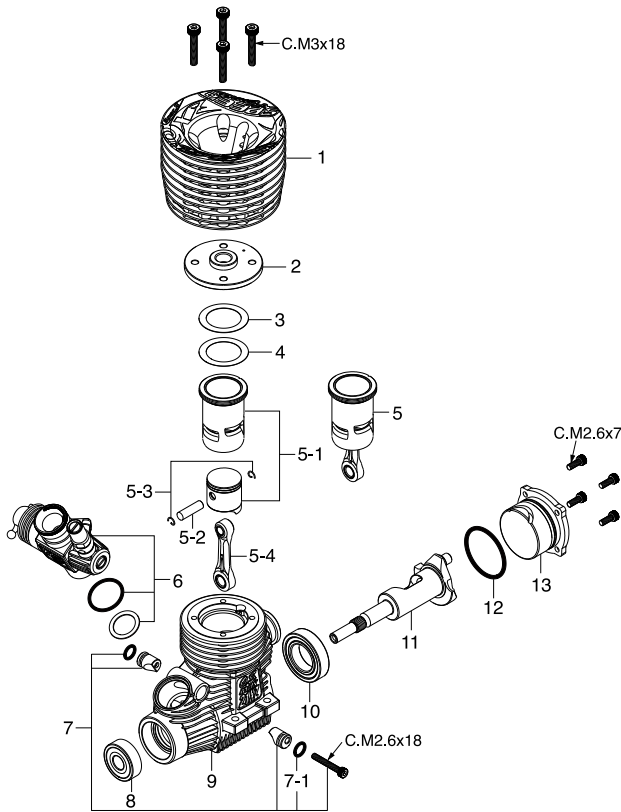

O.S. SPEED 21XZ-B Spec. II

(12175)

TYPE 21J (B)R6.5

(22481016)

* Type of screw

C...Cap Screw B...Binding Screw M...Oval Fillister-Head Screw
F...Flat Head Screw T...Tapping Screw N...Round Head Screw S...Set Screw

CAP SCREW SETS (10pcs./set)

Code No.	Size	Pcs. used in an engine
79871020	M2.6x7	Cover Plate Retaining Screw (4pcs.)
79871055	M2.6x18	Carburetor Retainer Retaining Screw (1pc.)
79871180	M3x18	Cylinder Head Retaining Screw (4pcs.)

No.	Code No.	Description
* 1	22424060	Outer Head OSSP 21XZ-B SPEC2
* 2	22424104	Inner Head OSSP 21XZ-B SPEC2
3	22014160	Head Gasket (AL 0.2mm) 21XZ-R
4	22014170	Head Gasket (PBP 0.1mm) 21XZ-R
* 5	22423110	Built-up Parts Set (CP) OSSP 21XZ-B2
* 5-1	22423100	Cylinder & Piston Assembly OSSP 21XZ-B2
5-2	22016000	Piston Pin 21XZ-R
5-3	21817000	Piston Pin Retainer (2pcs.) 12TG,21VG,28XZ
* 5-4	22425000	Connecting Rod OSSP 21XZ-B SPEC2
* 6	22481016	Carburetor Complete (Type 21J(B)) R6.5
7	23981740	Carburetor Retainer Assembly 21E,21H,21J
7-1	24881824	"O" Ring (2pcs.) (7B)
8	23731020	Crankshaft Ball Bearing (Front) 21XZ-B
* 9	22421050	Crankcase OSSP 21XZ-B SPEC2
10	23730050	Crankshaft Ball Bearing (Rear) OSSP 21V
* 11	22422030	Crankshaft OSSP 21XZ-B SPEC2
12	23764020	Cover Gasket (S-22) 30VG,21VZ,VG
* 13	22427100	Cover Plate OSSP 21XZ-B SPEC2
	71641300	Glow Plug P3
	22826140	Exhaust Seal Ring 21VZ,30VG
	71533260	Carburetor Reducer 6mm w/ "O" Ring (2pcs.) OSSP21
	22615000	"O" Ring (1pc.) 2A-3A,20C,20D
	71533270	Carburetor Reducer 7mm w/ "O" Ring (2pcs.) ALUMINUM
	22615000	"O" Ring (1pc.) 2A-3A,20C,20D
	22884250	Dust Cap Set (3mm,16mm,18mm)

* marked parts are available only for limited period
(one year after finishing the production).

No.	Code No.	Description
1	23781400	Ball Link No.3
1-1	26381501	Retaining Screw
2	23981520	Dust Cover (21,30VG) 21E,21F,21J
3	23818340	Metering Needle Assembly 21C,21J
3-1	27881820	"O" Ring (2pcs.) (S-3)
4	22848210	Slide Valve 21J
5	71533265	Carburetor Reducer 6.5mm (Red) OSSPEED 21
5-1	22615000	"O" Ring 2A-3A,20C,20D
6	23618197	Needle Assembly 21C,21E,21F,20E,21J
6-1	46066319	"O" Ring (2pcs.) P-3
7	22082940	Needle Holder Assembly (21M) 21XZ-R
7-1	22082950	Fuel Inlet (No.15)
8	22848160	Throttle Stop Screw (21J)
8-1	27881820	"O" Ring (2pcs.) (S-3)
9	23781600	Mixture Control Valve Assembly 20K,21J
9-1	46066319	"O" Ring (L) (2pcs.) P-3
9-2	22781800	"O" Ring (S) (2pcs.) 10D,10F,1H-3H,20E
10	22481102	Carburetor Body (w/Thermo Insulator) 21J2(B)
10-1	23781110	Thermo Insulator 21C,21H,21E,20K
11	29015019	Carburetor Rubber Gasket 20E,60F,60MC,70D
12	23818190	Carburetor Sealing Washer 20A,B,50SX-H