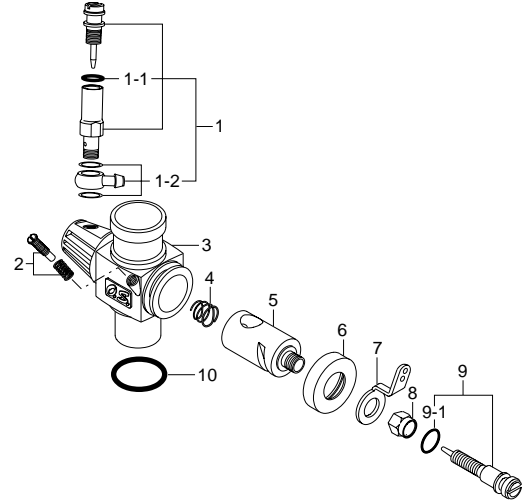

MAX-18CV-RMX

(11895)

TYPE 11J

(21884000)

* Type of screw

C...Cap Screw M...Oval Fillister-Head Screw

F...Flat Head Screw N...Round Head Screw S...Set Screw

No.	Code No.	Description
1	21804100	Water Cooled Head Assembly
2	21824000	Gasket Set
3	21823000	Cylinder & Piston Assembly
4	21816000	Piston Pin
5	21817000	Piston Pin Retainer (2pcs.)
6	21815000	Connecting Rod
7	21884000	Carburetor Complete (Type 11J)
8	21818000	Carburetor Retainer Assembly
9	20810007	Propeller Nut
10	21408000	Drive Hub
11	21833000	Crankshaft Ball Bearing (Front)
12	21811000	Crankcase
13	21832000	Crankshaft Ball Bearing (Rear)
14	21812100	Crankshaft
15	21812200	Starting Shaft
16	21801800	Rear Adaptor
17	21213020	Screw Set
18	73003000	No.5 Recoil Starter Assembly
18-1	73003100	No.5 Recoil Starter Body
18-2	73003200	No.5 One-way Clutch
	71608001	Glow Plug No.8

No.	Code No.	Description
1	21285901	Needle Valve Assembly
1-1	27881820	"O" Ring (2pcs.)
1-2	21881950	No.14 Universal Nipple Assembly
2	22681310	Throttle Stop Screw
3	21884100	Carburetor Body
4	22481506	Rotor Spring
5	21884200	Carburetor Rotor
6	21283210	Dust Cover
7	22681419	Throttle Lever
8	21481420	Throttle Lever Fixing Nut
9	21484600	Mixture Control Screw
9-1	27881820	"O" Ring (2pcs.)
10	22615000	Carburetor Rubber Gasket

O.S. GENUINE PARTS & ACCESSORIES

Code No.	Description
21342000	Marine Universal Joint (3.5mm)
72103310	Super Joint Tube 15
72403050	Super Filter (L)
55500002	M3 Lock Washer (10sets)
73300305	Dust Cap Set ϕ 3 (5pcs.)
73301612	Dust Cap Set ϕ 16 (3pcs.)
79871020	M2.6x7 Cap Screw Set (10pcs.)
79871055	M2.6x18 Cap Screw Set (10pcs.)
71521000	Long Socket Wrench With Plug Grip