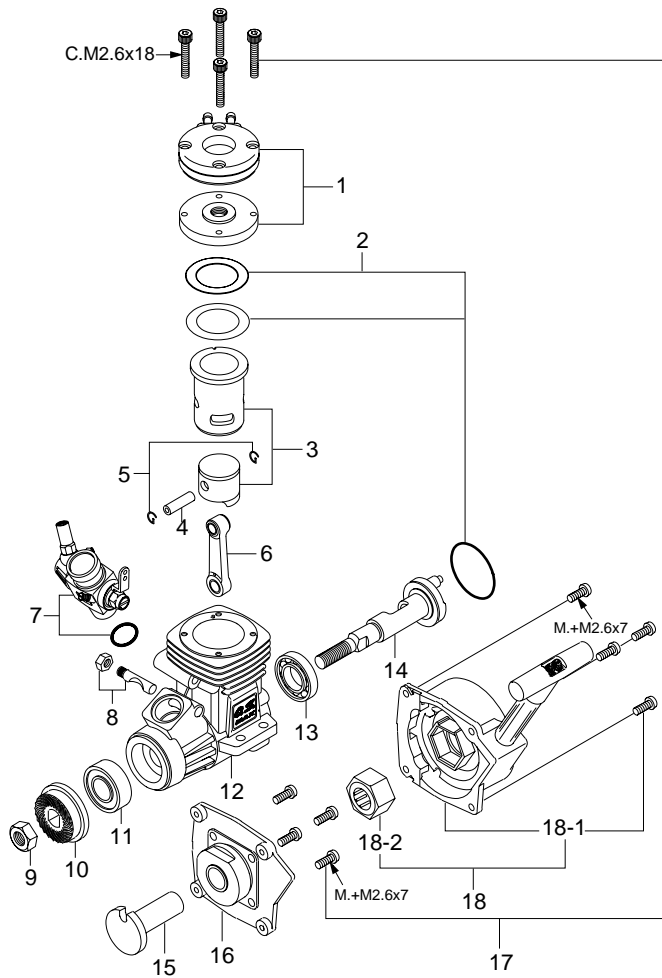

MAX-18CV-RMX

(11895)

TYPE 11J

(21884000)

* Type of screw

C...Cap Screw M...Oval Fillister-Head Screw

F...Flat Head Screw N...Round Head Screw S...Set Screw

No.	Code No.	Description
1	21804100	Water Cooled Head Assembly
2	21824000	Gasket Set
3	21823000	Cylinder & Piston Assembly
4	21816000	Piston Pin
5	21817000	Piston Pin Retainer (2pcs.)
6	21815000	Connecting Rod
7	21884000	Carburetor Complete (Type 11J)
8	21818000	Carburetor Retainer Assembly
9	20810007	Propeller Nut
10	21408000	Drive Hub
11	21833000	Crankshaft Ball Bearing (Front)
12	21811000	Crankcase
13	21832000	Crankshaft Ball Bearing (Rear)
14	21812100	Crankshaft
15	21812200	Starting Shaft
16	21801800	Rear Adaptor
17	21213020	Screw Set
18	73003000	No.5 Recoil Starter Assembly
18-1	73003100	No.5 Recoil Starter Body
18-2	73003200	No.5 One-way Clutch
	71608001	Glow Plug No.8

No.	Code No.	Description
1	21285901	Needle Valve Assembly
1-1	27881820	"O" Ring (2pcs.)
1-2	21881950	No.14 Universal Nipple Assembly
2	22681310	Throttle Stop Screw
3	21884100	Carburetor Body
4	22481506	Rotor Spring
5	21884200	Carburetor Rotor
6	21283210	Dust Cover
7	22681419	Throttle Lever
8	21481420	Throttle Lever Fixing Nut
9	21484600	Mixture Control Screw
9-1	27881820	"O" Ring (2pcs.)
10	22615000	Carburetor Rubber Gasket

O.S. GENUINE PARTS & ACCESSORIES

Code No.	Description
21342000	Marine Universal Joint (3.5mm)
72103310	Super Joint Tube 15
72403050	Super Filter (L)
55500002	M3 Lock Washer (10sets)
73300305	Dust Cap Set ϕ 3 (5pcs.)
73301612	Dust Cap Set ϕ 16 (3pcs.)
79871020	M2.6x7 Cap Screw Set (10pcs.)
79871055	M2.6x18 Cap Screw Set (10pcs.)
71521000	Long Socket Wrench With Plug Grip