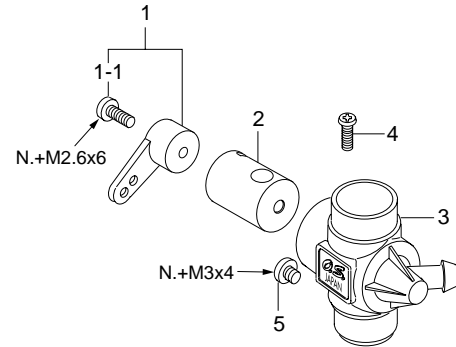

## MAX-10LA (11400)

## TYPE 10H (21081000)

\* Type of screw

C...Cap Screw M...Oval Fillister-Head Screw

F...Flat Head Screw N...Round Head Screw S...Set Screw

No.	Code No.	Description
1	21004000	Cylinder Head (Midnight Blue)
	21004010	Cylinder Head (Silver)
2	21003000	Cylinder Piston & Connecting Rod Assembly
3	21081000	Carburetor Complete 10H
4	20810007	Propeller Nut
5	21109005	Propeller Washer
6	21758000	Drive Hub
7	21620006	Thrust Washer
8	21001000	Crankcase (Midnight Blue)
	21001010	Crankcase (Silver)
9	21002000	Crankshaft
10	21007000	Cover Plate
11	21781970	Needle
11-1	24981837	"O" Ring
11-2	26381501	Set Screw
12	21014000	Head Gasket
13	21013000	Screw Set
	71605300	Glow Plug A3
	21225000	871 Silencer
	22681957	Pressure Fitting
	22325300	Assembly Screw
	21125409	Retaining Screw (N.+M2.6x25 2pcs.)

No.	Code No.	Description
1	21081400	Throttle Lever Assembly
1-1	24081300	Throttle Lever Fixing Screw
2	21081200	Carburetor Rotor
3	21081100	Carburetor Body
4	21081300	Throttle Stop Screw
5	27881120	Carburetor Retaining Screw

### O.S. GENUINE PARTS & ACCESSORIES

Code No.	Description
71909410	Radial Motor Mount
20824005	M5 Spinner Nut
72200080	Needle Valve Extension Cable Set
21225030	LA Series Colored Silencer 871 Blue
21125108	Silencer Extension Adaptor (Width 11.5mm)
71531000	Non-Bubble Weight
72403050	Super Filter (L)
79870030	M3 Blind Nut (10pcs.)
55500002	M3 Lock Washer (10sets.)
71521000	Long Socket Wrench With Plug Grip