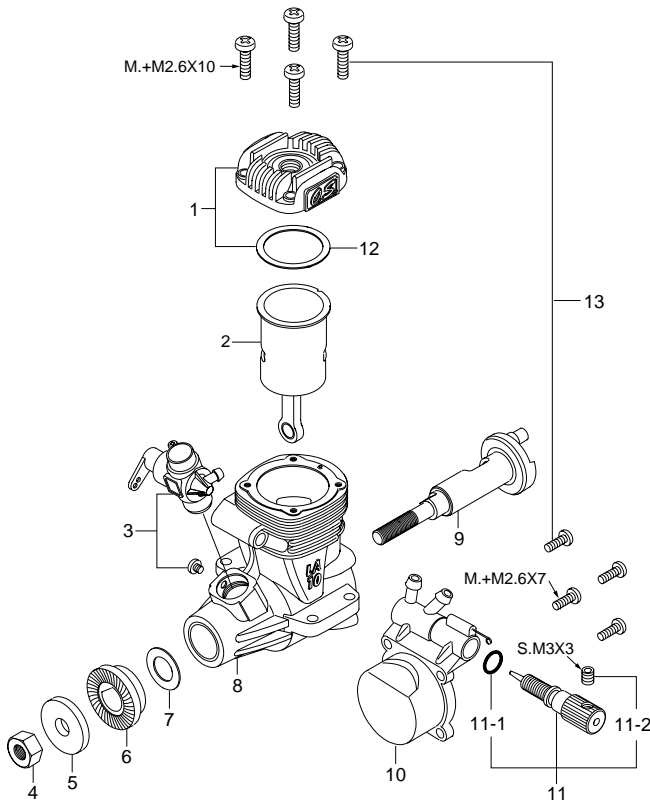

## MAX-10LA (11400)

## TYPE 10H (21081000)

\* Type of screw

C...Cap Screw M...Oval Fillister-Head Screw

F...Flat Head Screw N...Round Head Screw S...Set Screw

No.	Code No.	Description
1	21004000	Cylinder Head (Midnight Blue)
	21004010	Cylinder Head (Silver)
2	21003000	Cylinder Piston & Connecting Rod Assembly
3	21081000	Carburetor Complete 10H
4	20810007	Propeller Nut
5	21109005	Propeller Washer
6	21758000	Drive Hub
7	21620006	Thrust Washer
8	21001000	Crankcase (Midnight Blue)
	21001010	Crankcase (Silver)
9	21002000	Crankshaft
10	21007000	Cover Plate
11	21781970	Needle
11-1	24981837	"O" Ring
11-2	26381501	Set Screw
12	21014000	Head Gasket
13	21013000	Screw Set
	71605300	Glow Plug A3
	21225000	871 Silencer
	22681957	Pressure Fitting
	22325300	Assembly Screw
	21125409	Retaining Screw (N.+M2.6x25 2pcs.)

No.	Code No.	Description
1	21081400	Throttle Lever Assembly
1-1	24081300	Throttle Lever Fixing Screw
2	21081200	Carburetor Rotor
3	21081100	Carburetor Body
4	21081300	Throttle Stop Screw
5	27881120	Carburetor Retaining Screw

### O.S. GENUINE PARTS & ACCESSORIES

Code No.	Description
71909410	Radial Motor Mount
20824005	M5 Spinner Nut
72200080	Needle Valve Extension Cable Set
21225030	LA Series Colored Silencer 871 Blue
21125108	Silencer Extension Adaptor (Width 11.5mm)
71531000	Non-Bubble Weight
72403050	Super Filter (L)
79870030	M3 Blind Nut (10pcs.)
55500002	M3 Lock Washer (10sets.)
71521000	Long Socket Wrench With Plug Grip