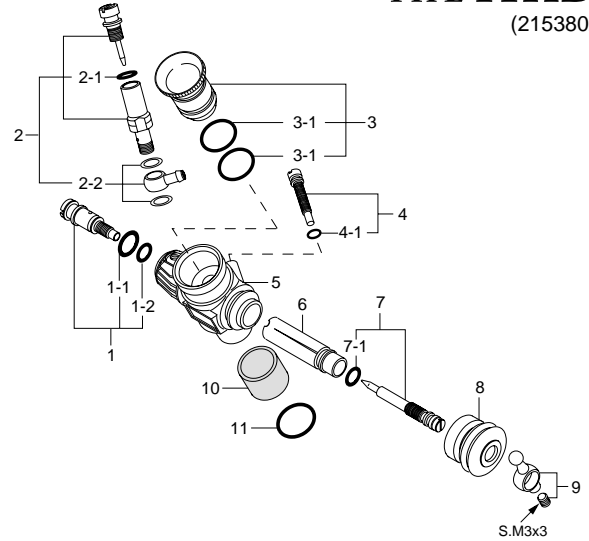

O.S. SPEED 12TZ Spec II

(11385)

O.S. SPEED 12TZ Spec II AL

(11387)

TYPE 11HBS

(21538020)

*Type of screw
C...Cap Screw M...Oval Fillister-Head Screw
F...Flange Head Screw N...Round Head Screw S...Set Screw

No.	Code No.	Description
1	79871162	Cylinder Head Retaining Screw (10pcs.)
1-A	79871160	Cylinder Head Retaining Screw (10pcs.) C.M3x16
*	2	21534030 Outer Head
	2-A	21534040 Outer Head (Aluminum)
	3	21534100 Inner Head
	4	21531410 Head Gasket Set (2pcs.)
	5	21533200 Cylinder & Piston Assembly
	6	21536000 Piston Pin
	7	21817000 Piston Pin Retainer (2pcs.)
	8	21535000 Connecting Rod
*	9	21538020 Carburetor Complete (Type 11HBS)
	10	21538170 Carburetor Retainer Assembly
	11	22631020 Crankshaft Ball Bearing (Front)
*	12	21531200 Crankcase
	13	21931100 Crankshaft Ball Bearing (Rear)
*	14	21532120 Crankshaft
	15	21921800 Cover Gasket
	16	21537000 Cover Plate
	17	79871020 Cover Plate Retaining Screw (10pcs.)
		71641700 Glow Plug P7
		21427200 Exhaust Seal Ring (2pcs.)

*marked parts are not commercially available.
(Repair service is available at a distributor in each country.)

No.	Code No.	Description
1	21982600	Mixture Control Valve Assembly
1-1	27881820	"O" Ring (L) (2pcs.)
1-2	22781800	"O" Ring (S) (2pcs.)
2	21982970	Needle Valve Assembly
2-1	27881820	"O" Ring (2pcs.)
2-2	21881950	No.14 Universal Nipple Assembly
3	71533255	Carburetor Reducer 5.5mm w/"O" Ring (2pcs.)
3-1	22615000	"O" Ring (1pc.)
4	21982620	Throttle Stop Screw
4-1	22781800	"O" Ring (S) (2pcs.)
5	21538110	Carburetor Body (w/Thermo Insulator)
6	21982200	Slide Valve
7	21538510	Metering Needle Assembly
7-1	22781800	"O" Ring (S) (2pcs.)
8	21982520	Dust Cover
9	23818430	Ball Link No.5
10	21982900	Thermo Insulator
11	22615000	Carburetor Rubber Gasket