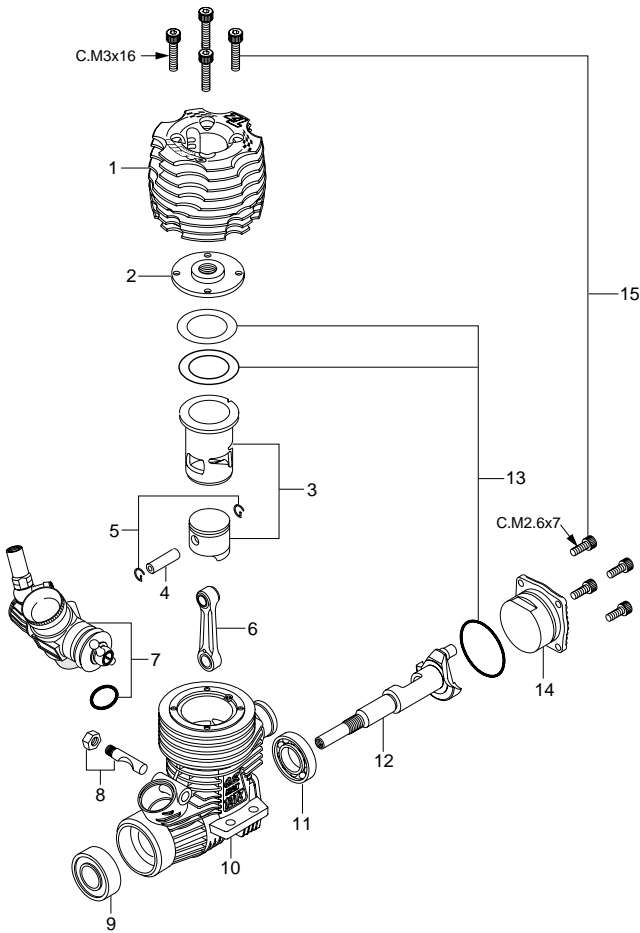

O.S. SPEED 12TZ(EFRA)

(11377)

TYPE 11HBS

(21538020)

* Type of screw
C...Cap Screw M...Oval Fillister-Head Screw
F...Flat Head Screw N...Round Head Screw S...Set Screw

No.	Code No.	Description
1		Outer Head (Black)
2	21534100	Inner Head
3		Cylinder & Piston Assembly
4	21536000	Piston Pin
5	21817000	Piston Pin Retainer (2pcs.)
6	21535000	Connecting Rod
7		Carburetor Complete (Type 11HBS) (Black)
8	25381701	Carburetor Retainer Assembly
9	22631020	Crankshaft Ball Bearing (Front)
10		Crankcase (Black)
11	21931000	Crankshaft Ball Bearing (Rear)
12		Crankshaft
13	21531400	Gasket Set
14	21537000	Cover Plate (Black)
15	23763000	Screw Set
	71641700	Glow Plug P7
	21427200	Exhaust Seal Ring

No.	Code No.	Description
1	21982600	Mixture Control Valve Assembly
1-1	27881820	"O" Ring(L) (2pcs.)
1-2	22781800	"O" Ring(S) (2pcs.)
2	21982970	Needle Valve Assembly
2-1	27881820	"O" Ring (2pcs.)
2-2	21881950	No.14 Universal Nipple Assembly
3		Carburetor Reducer (5.5mm, Red)
3-1	22615000	"O" Ring
4	21982620	Throttle Stop Screw
4-1	22781800	"O" Ring(S) (2pcs.)
5	21538110	Carburetor Body (w/Thermo Insulator) (Black)
6	21982200	Slide Valve
7		Metering Needle Assembly
7-1	22781800	"O" Ring(S) (2pcs.)
8	21982520	Dust Cover
9	23818430	Ball Link No.5
10	21982900	Thermo Insulator
11	22615000	Carburetor Rubber Gasket