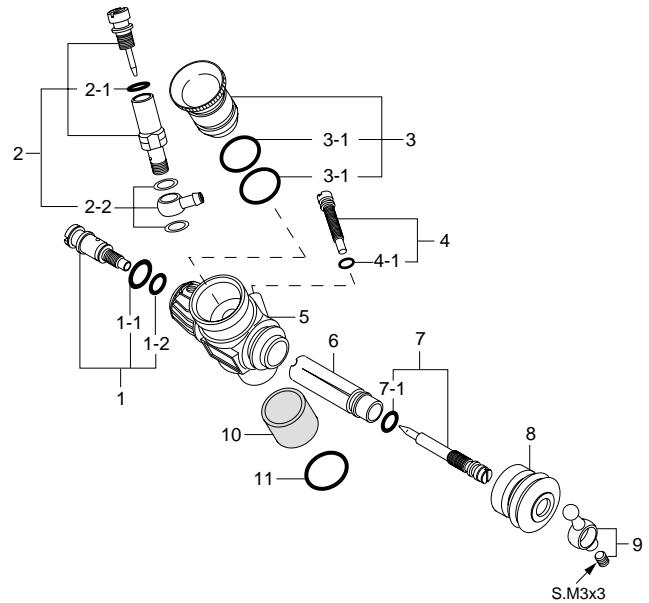

O.S. SPEED 12TZ(EFRA)

(11377)

TYPE 11HBS

(21538020)

* Type of screw
C...Cap Screw M...Oval Fillister-Head Screw
F...Flat Head Screw N...Round Head Screw S...Set Screw

No.	Code No.	Description
1		Outer Head (Black)
2	21534100	Inner Head
3		Cylinder & Piston Assembly
4	21536000	Piston Pin
5	21817000	Piston Pin Retainer (2pcs.)
6	21535000	Connecting Rod
7		Carburetor Complete (Type 11HBS) (Black)
8	25381701	Carburetor Retainer Assembly
9	22631020	Crankshaft Ball Bearing (Front)
10		Crankcase (Black)
11	21931000	Crankshaft Ball Bearing (Rear)
12		Crankshaft
13	21531400	Gasket Set
14	21537000	Cover Plate (Black)
15	23763000	Screw Set
	71641700	Glow Plug P7
	21427200	Exhaust Seal Ring

No.	Code No.	Description
1	21982600	Mixture Control Valve Assembly
1-1	27881820	"O" Ring(L) (2pcs.)
1-2	22781800	"O" Ring(S) (2pcs.)
2	21982970	Needle Valve Assembly
2-1	27881820	"O" Ring (2pcs.)
2-2	21881950	No.14 Universal Nipple Assembly
3		Carburetor Reducer (5.5mm, Red)
3-1	22615000	"O" Ring
4	21982620	Throttle Stop Screw
4-1	22781800	"O" Ring(S) (2pcs.)
5	21538110	Carburetor Body (w/Thermo Insulator) (Black)
6	21982200	Slide Valve
7		Metering Needle Assembly
7-1	22781800	"O" Ring(S) (2pcs.)
8	21982520	Dust Cover
9	23818430	Ball Link No.5
10	21982900	Thermo Insulator
11	22615000	Carburetor Rubber Gasket