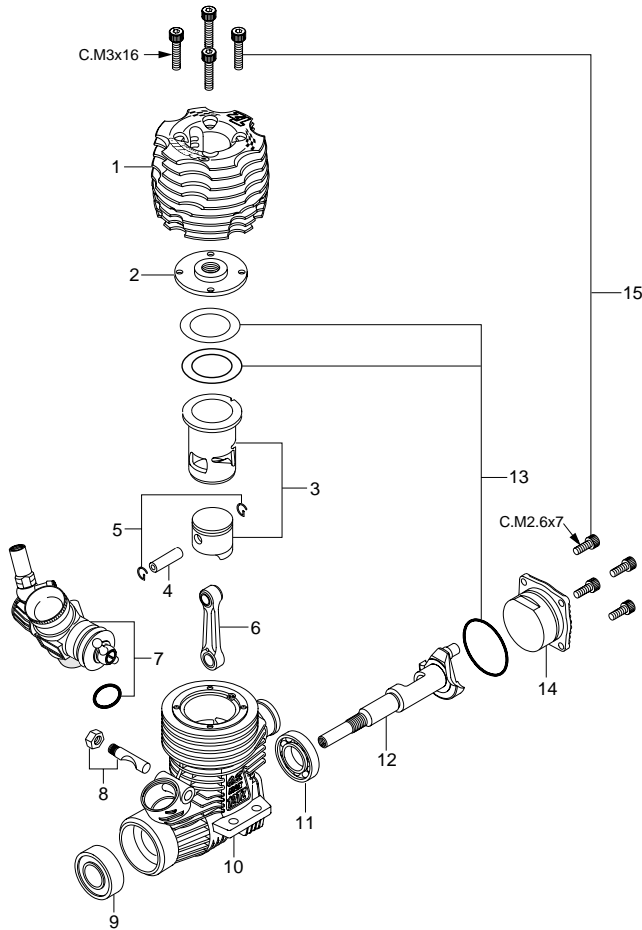

O.S. SPEED 12TZ

(11376)

TYPE 11HBS

(21538020)

* Type of screw
C...Cap Screw M...Oval Fillister-Head Screw
F...Flat Head Screw N...Round Head Screw S...Set Screw

No.	Code No.	Description
1		Outer Head (Black)
2	21534100	Inner Head
3		Cylinder & Piston Assembly
4	21536000	Piston Pin
5	21817000	Piston Pin Retainer (2pcs.)
6	21535000	Connecting Rod
7		Carburetor Complete (Type 11HBS) (Black)
8	25381701	Carburetor Retainer Assembly
9	22631020	Crankshaft Ball Bearing (Front)
10		Crankcase (Black)
11	21931000	Crankshaft Ball Bearing (Rear)
12		Crankshaft
13	21531400	Gasket Set
14	21537000	Cover Plate (Black)
15	23763000	Screw Set
	71641700	Glow Plug P7
	21427200	Exhaust Seal Ring

No.	Code No.	Description
1	21982600	Mixture Control Valve Assembly
1-1	27881820	"O" Ring(L) (2pcs.)
1-2	22781800	"O" Ring(S) (2pcs.)
2	21982970	Needle Valve Assembly
2-1	27881820	"O" Ring (2pcs.)
2-2	21881950	No.14 Universal Nipple Assembly
3		Carburetor Reducer (5.5mm, Red)
3-1	22615000	"O" Ring
4	21982620	Throttle Stop Screw
4-1	22781800	"O" Ring(S) (2pcs.)
5	21538110	Carburetor Body (w/Thermo Insulator) (Black)
6	21982200	Slide Valve
7		Metering Needle Assembly
7-1	22781800	"O" Ring(S) (2pcs.)
8	21982520	Dust Cover
9	23818430	Ball Link No.5
10	21982900	Thermo Insulator
11	22615000	Carburetor Rubber Gasket