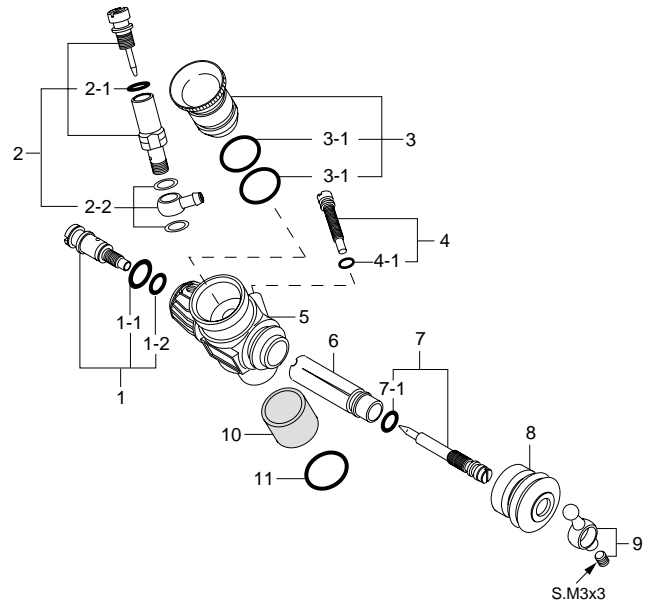

O.S. SPEED 12TZ

(11376)

TYPE 11HBS

(21538020)

* Type of screw
C...Cap Screw M...Oval Fillister-Head Screw
F...Flat Head Screw N...Round Head Screw S...Set Screw

No.	Code No.	Description
1		Outer Head (Black)
2	21534100	Inner Head
3		Cylinder & Piston Assembly
4	21536000	Piston Pin
5	21817000	Piston Pin Retainer (2pcs.)
6	21535000	Connecting Rod
7		Carburetor Complete (Type 11HBS) (Black)
8	25381701	Carburetor Retainer Assembly
9	22631020	Crankshaft Ball Bearing (Front)
10		Crankcase (Black)
11	21931000	Crankshaft Ball Bearing (Rear)
12		Crankshaft
13	21531400	Gasket Set
14	21537000	Cover Plate (Black)
15	23763000	Screw Set
	71641700	Glow Plug P7
	21427200	Exhaust Seal Ring

No.	Code No.	Description
1	21982600	Mixture Control Valve Assembly
1-1	27881820	"O" Ring(L) (2pcs.)
1-2	22781800	"O" Ring(S) (2pcs.)
2	21982970	Needle Valve Assembly
2-1	27881820	"O" Ring (2pcs.)
2-2	21881950	No.14 Universal Nipple Assembly
3		Carburetor Reducer (5.5mm, Red)
3-1	22615000	"O" Ring
4	21982620	Throttle Stop Screw
4-1	22781800	"O" Ring(S) (2pcs.)
5	21538110	Carburetor Body (w/Thermo Insulator) (Black)
6	21982200	Slide Valve
7		Metering Needle Assembly
7-1	22781800	"O" Ring(S) (2pcs.)
8	21982520	Dust Cover
9	23818430	Ball Link No.5
10	21982900	Thermo Insulator
11	22615000	Carburetor Rubber Gasket