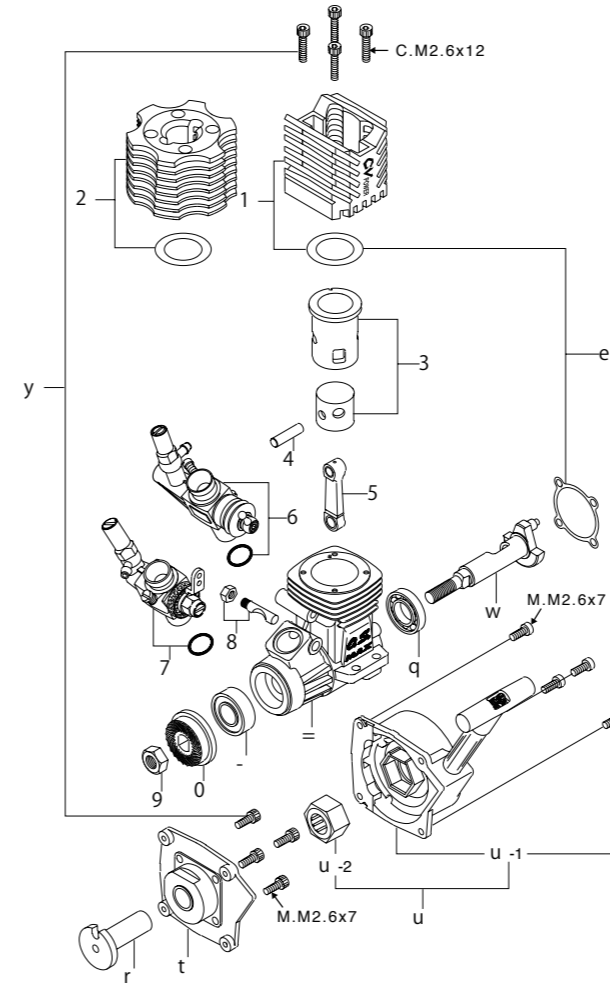

MAX-12CV-X EXPLODED VIEW

MAX-12CV-X ENGINE PARTS LIST

No.	Code No.	Description
1	2 1404 300	Heatsink Head(RED)
	2 1404 310	Heatsink Head(GREY)
	2 1404 320	Heatsink Head(BLUE)
	2 1404 330	Heatsink Head(NATURAL)
2	2 1404 000	12CV Machine Head(GOLD)
3	2 1203 011	Cylinder & Piston Assembly
4	2 1206 000	Piston Pin
5	2 1205 040	Connecting Rod
6	2 1286 000	Carburettor Complete (Type 10C)
7	2 1481 020	Carburettor Complete (Type 10E-R)
8	2 1481 700	Carburettor Retainer
9	2 0810 007	Propeller Nut
0	2 1408 000	Drive Hub
-	2 2631 019	Crankshaft Ball Bearing (Front)
=	2 1401 000	Crankcase(RED)
	2 1401 010	Crankcase(GREY)
	2 1401 020	Crankcase(BLUE)
	2 1401 030	Crankcase(NATURAL)
q	2 1230 000	Crankshaft Ball Bearing (Rear)
w	2 1202 000	Crankshaft
e	2 1214 000	Gasket Set
r	2 1421 200	Starting Shaft
t	2 1421 100	Rear Adaptor
y	2 1313 030	Screw Set
u	7 3003 000	No.5 Recoil Starter Assembly
u -1	7 3003 100	No.5 Recoil Starter Body
u -2	7 3003 200	No.5 One-way Clutch
	7 2404 000	Engine Mount Spacer
	7 1605 300	Glow Plug A3
	7 2403 200	Super Air Cleaner 102(W/3 filter elements)
	7 2403 210	102 Cleaner Body
	7 2403 120	101,102 Filter Elements (6pcs.)

The specifications are subject to alteration for improvement without notice.

Type of screw C...Cap Screw M...Oval Fillister-Head Screw
F...Flat Head Screw N...Round Head Screw S...Set Screw

Type of screw C...Cap Screw M...Oval Fillister-Head Screw
F...Flat Head Screw N...Round Head Screw S...Set Screw