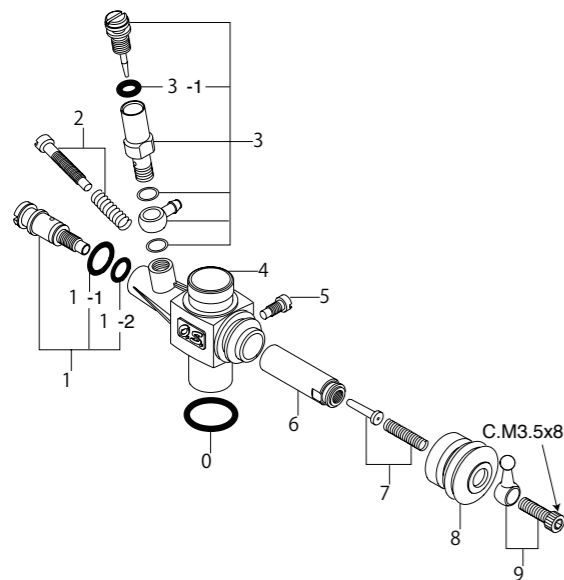

The specifications are subject to alteration for improvement without notice.

MAX-12CV-X EXPLODED VIEW

MAX-12CV-X ENGINE PARTS LIST

No.	Code No.	Description
1	2 1404 300	Heatsink Head(RED)
	2 1404 310	Heatsink Head(GREY)
	2 1404 320	Heatsink Head(BLUE)
	2 1404 330	Heatsink Head(NATURAL)
2	2 1404 000	12CV Machine Head(GOLD)
3	2 1203 011	Cylinder & Piston Assembly
4	2 1206 000	Piston Pin
5	2 1205 040	Connecting Rod
6	2 1286 000	Carburettor Complete (Type 10C)
7	2 1481 020	Carburettor Complete (Type 10E-R)
8	2 1481 700	Carburettor Retainer
9	2 0810 007	Propeller Nut
0	2 1408 000	Drive Hub
-	2 2631 019	Crankshaft Ball Bearing (Front)
=	2 1401 000	Crankcase(RED)
	2 1401 010	Crankcase(GREY)
	2 1401 020	Crankcase(BLUE)
	2 1401 030	Crankcase(NATURAL)
q	2 1230 000	Crankshaft Ball Bearing (Rear)
w	2 1202 000	Crankshaft
e	2 1214 000	Gasket Set
r	2 1421 200	Starting Shaft
t	2 1421 100	Rear Adaptor
y	2 1313 030	Screw Set
u	7 3003 000	No.5 Recoil Starter Assembly
u -1	7 3003 100	No.5 Recoil Starter Body
u -2	7 3003 200	No.5 One-way Clutch
	7 2404 000	Engine Mount Spacer
	7 1605 300	Glow Plug A3
	7 2403 200	Super Air Cleaner 102(W/3 filter elements)
	7 2403 210	102 Cleaner Body
	7 2403 120	101,102 Filter Elements (6pcs.)

10C CARBURETOR EXPLODED VIEW & PARTS LIST

No.	Code No.	Description
1	2 1285 600	Mixture Control Valve Assembly
1 -1	4 6066 319	"O" Ring(L) (2pcs.)
1 -2	2 2781 800	"O" Ring(S) (2pcs.)
2	2 1285 640	Throttle Stop Screw
3	2 1285 901	Needle Valve Assembly
3 -1	2 7881 820	"O" Ring (2pcs.)
4	2 1286 100	Carburetor Body
5	2 1285 220	Slide Valve Guide Screw
6	2 1286 200	Slide Valve
7	2 1286 400	Metering Needle Assembly
8	2 1881 320	Dust Cover
9	2 3818 420	Ball Link No.4
0	2 2615 000	Carburettor Rubber Gasket