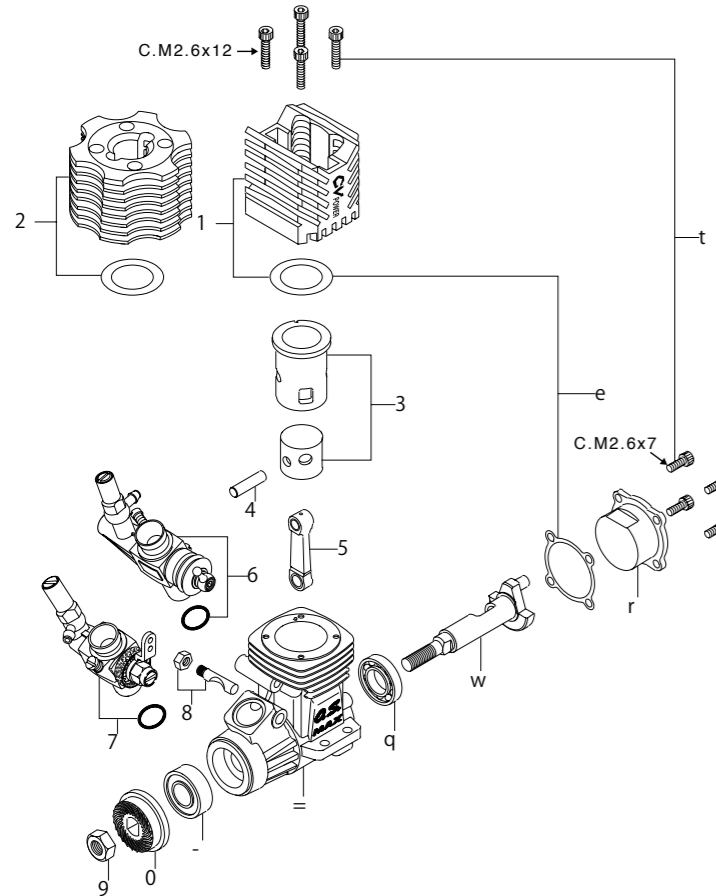

MAX-12CV EXPLODED VIEW

MAX-12CV ENGINE PARTS LIST

No.	Code No.	Description
1	2 1404 300	Heatsink Head(RED)
	2 1404 310	Heatsink Head(GREY)
	2 1404 320	Heatsink Head(BLUE)
	2 1404 330	Heatsink Head(NATURAL)
2	2 1404 000	12CV Machine Head(GOLD)
3	2 1203 011	Cylinder & Piston Assembly
4	2 1206 000	Piston Pin
5	2 1205 040	Connecting Rod
6	2 1286 000	Carburettor Complete (Type 10C)
7	2 1481 020	Carburettor Complete (Type 10E-R)
8	2 1481 700	Carburettor Retainer
9	2 0810 007	Propeller Nut
0	2 1408 000	Drive Hub
-	2 2631 019	Crankshaft Ball Bearing (Front)
=	2 1401 000	Crankcase(RED)
	2 1401 010	Crankcase(GREY)
	2 1401 020	Crankcase(BLUE)
	2 1401 030	Crankcase(NATURAL)
q	2 1230 000	Crankshaft Ball Bearing (Rear)
w	2 1202 010	Crankshaft
e	2 1214 000	Gasket Set
r	2 1407 000	Cover Plate(RED)
	2 1407 010	Cover Plate(GREY)
	2 1407 030	Cover Plate(NATURAL)
t	2 1213 000	Screw Set
	7 1605 300	Glow Plug A3
	7 2403 200	Super Air Cleaner 102(W/3 filter elements)
	7 2403 210	102 Cleaner Body
	7 2403 120	101,102 Filter Elements (6pcs.)

10C CARBURETOR EXPLODED VIEW & PARTS LIST

No.	Code No.	Description
1	2 1285 600	Mixture Control Valve Assembly
1 -1	4 6066 319	"O" Ring(L) (2pcs.)
1 -2	2 2781 800	"O" Ring(S) (2pcs.)
2	2 1285 640	Throttle Stop Screw
3	2 1285 901	Needle Valve Assembly
3 -1	2 7881 820	"O" Ring (2pcs.)
4	2 1286 100	Carburetor Body
5	2 1285 220	Slide Valve Guide Screw
6	2 1286 200	Slide Valve
7	2 1286 400	Metering Needle Assembly
8	2 1881 320	Dust Cover
9	2 3818 420	Ball Link No.4
0	2 2615 000	Carburettor Rubber Gasket