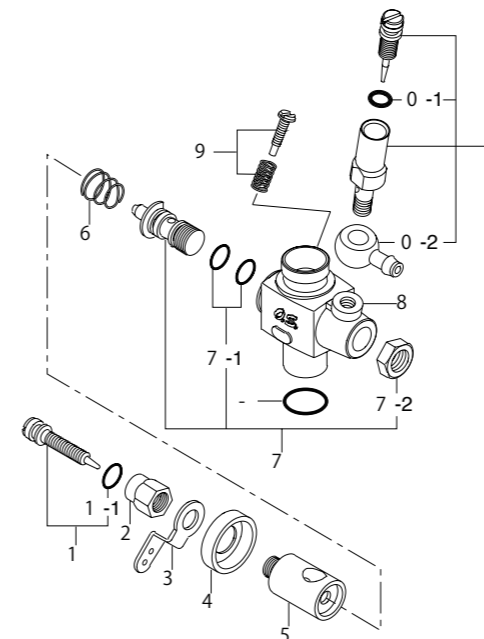

10C CARBURETOR EXPLODED VIEW & PARTS LIST

No.	Code No.	Description
1	2 1285 600	Mixture Control Valve Assembly
1 -1	4 6066 319	"O" Ring(L) (2pcs.)
1 -2	2 2781 800	"O" Ring(S) (2pcs.)
2	2 1285 640	Throttle Stop Screw
3	2 1285 901	Needle Valve Assembly
3 -1	2 7881 820	"O" Ring (2pcs.)
4	2 1286 100	Carburetor Body
5	2 1285 220	Slide Valve Guide Screw
6	2 1286 200	Slide Valve
7	2 1286 400	Metering Needle Assembly
8	2 1881 320	Dust Cover
9	2 3818 420	Ball Link No.4
0	2 2615 000	Carburettor Rubber Gasket

No.	Code No.	Description
1	2 1481 600	Mixture Control Screw
1 -1	2 7881 820	"O" Ring (2pcs.)
2	2 1481 420	Throttle Lever Fixing Nut
3	2 2681 419	Throttle Lever
4	2 1283 210	Dust Cover
5	2 1481 200	Carburetor Rotor
6	2 2481 506	Rotor Spring
7	2 1283 962	Nozzle Assembly
7 -1	2 4881 824	"O" Ring
7 -2	2 1283 961	Locknut
8	2 1481 120	Carburetor Body
9	2 2681 310	Throttle Stop Screw
0	2 1481 900	Needle Valve Assembly
0 -1	2 7881 820	"O" Ring (2pcs.)
0 -2	2 1481 950	Fuel Inlet
-	2 2615 000	Carburettor Rubber Gasket